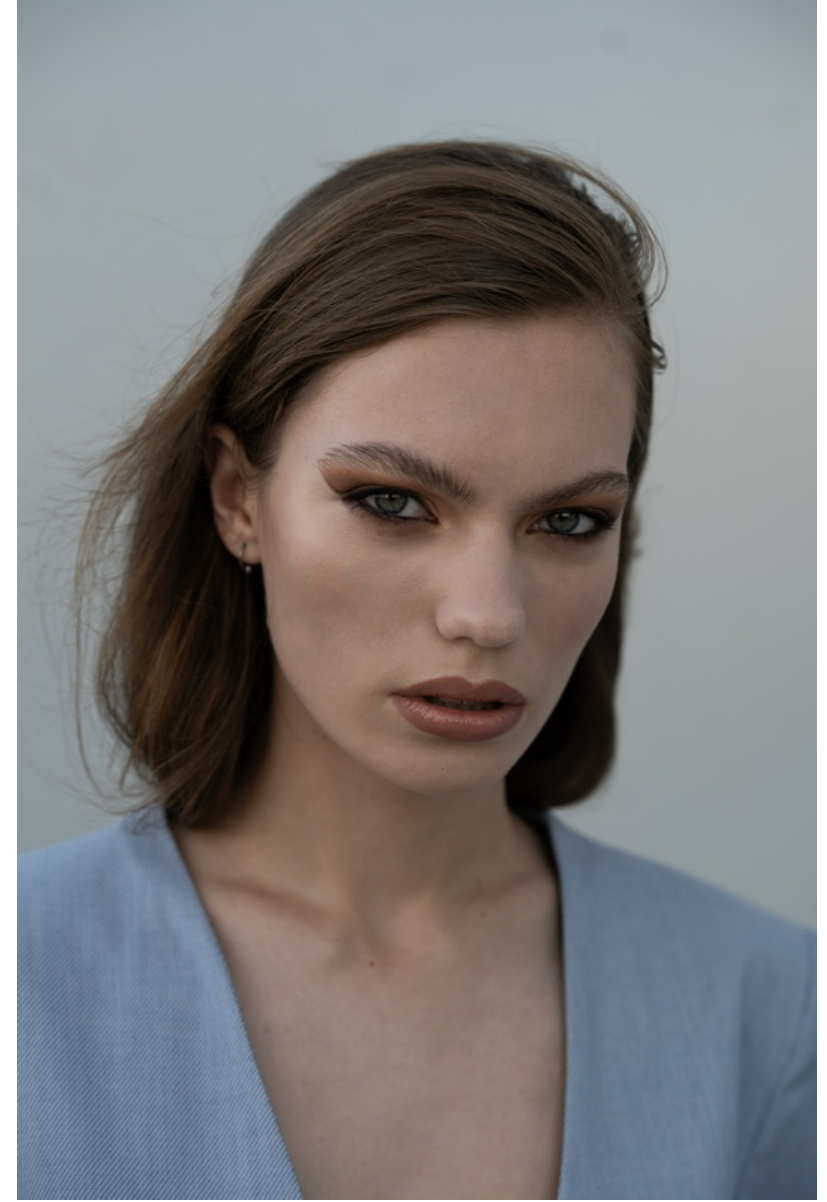

FLASHMODEL

Anna
Ivanova

HEIGHT:1.76 **SHOES:** 40 **BODY SIZE:** 86/59/87 **HAIR:** Light Brown **SIZE:** 36 **EYES:** Blue

FLASHMODEL

Anna Ivanova

HEIGHT:1.76 **SHOES:** 40 **BODY SIZE:** 86/59/87 **HAIR:** Light Brown **SIZE:** 36 **EYES:** Blue

FLASHMODEL

AnnaIvanova

HEIGHT:1.76 **SHOES:** 40 **BODY SIZE:** 86/59/87 **HAIR:** Light Brown **SIZE:** 36 **EYES:** Blue

FLASHMODEL

AnnaIvanova

HEIGHT:1.76 **SHOES:** 40 **BODY SIZE:** 86/59/87 **HAIR:** Light Brown **SIZE:** 36 **EYES:** Blue