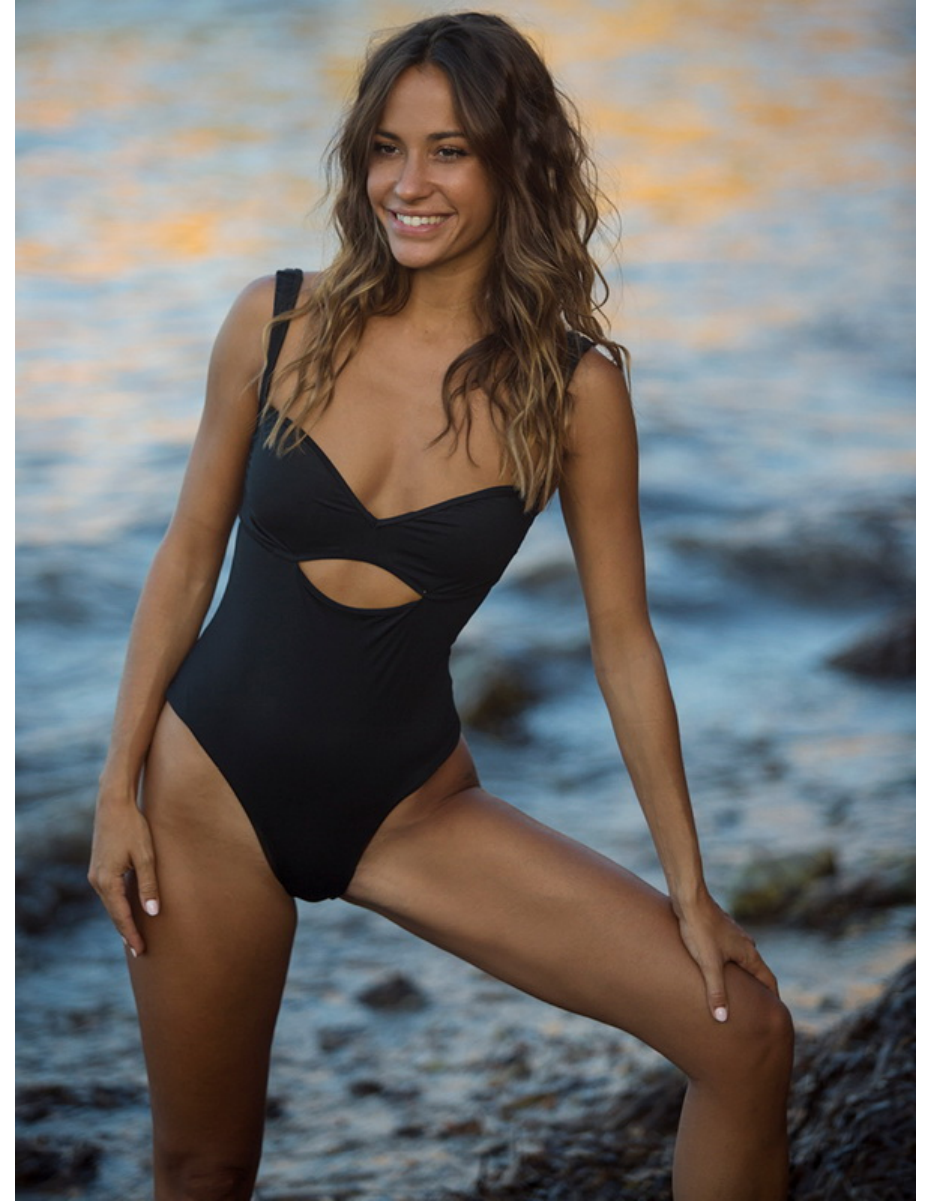

FLASHMODEL

CescaPey

HEIGHT:1.72 SHOES: 37 BODY SIZE: 83/60/93 HAIR: Brown SIZE: 36 EYES: Brown