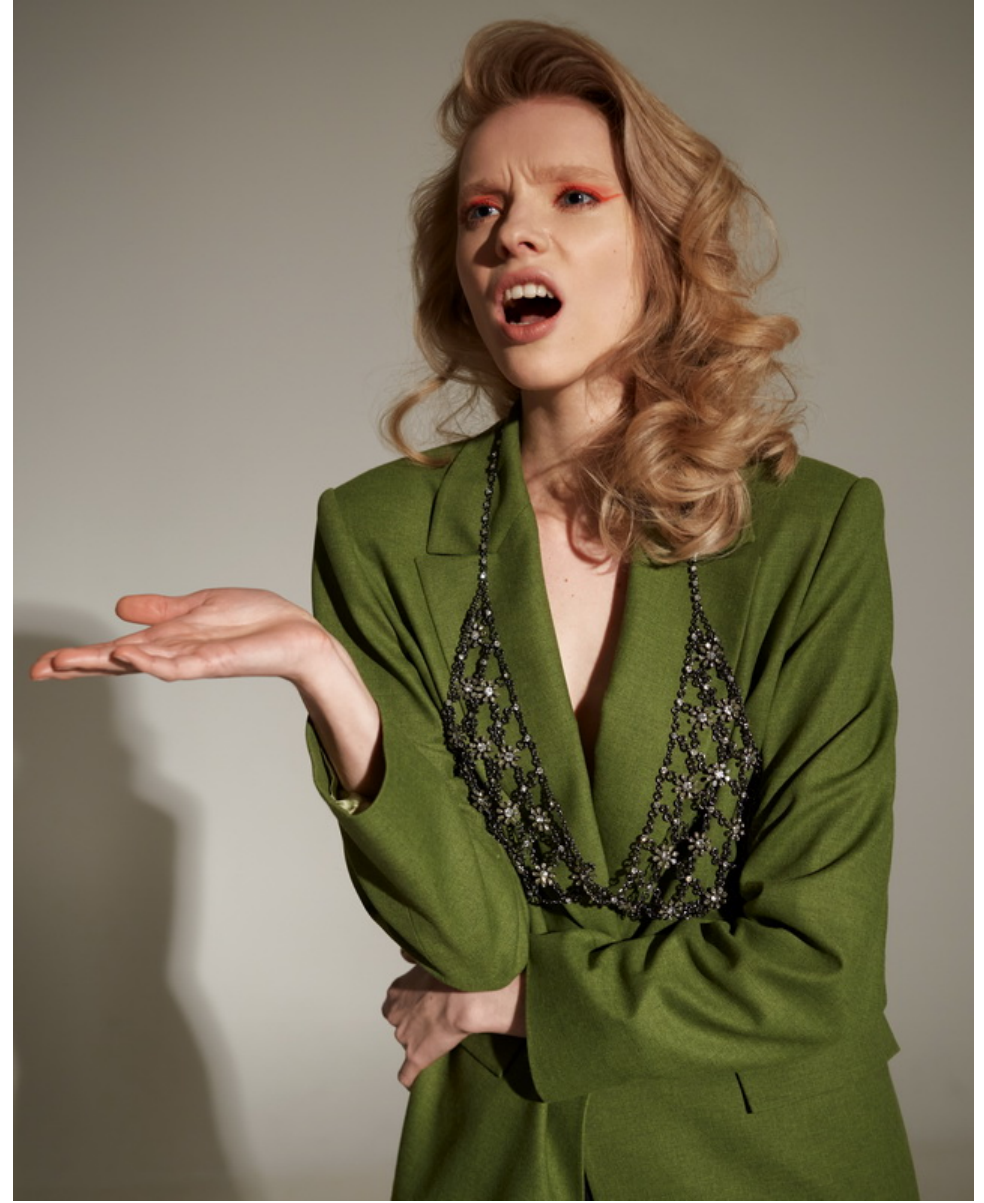

FLASHMODEL

HEIGHT:1.80 SHOES: 40 BODY SIZE: 83/62/90 HAIR: Blonde SIZE: 36 EYES: Blue