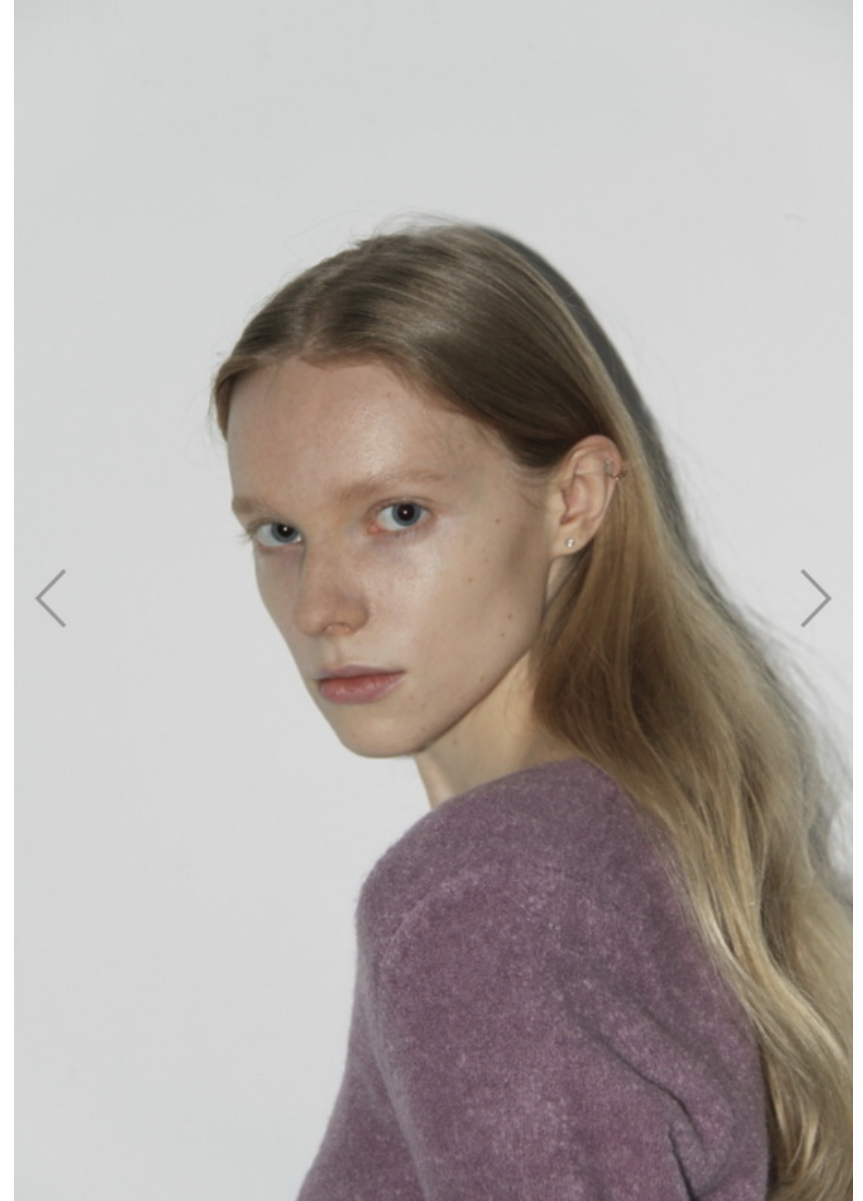

FLASHMODEL

Anastasia Zhidkikh

HEIGHT: 1.80 **SHOES:** 40 **BODY SIZE:** 83/62/90 **HAIR:** Blonde **SIZE:** 36 **EYES:** Blue