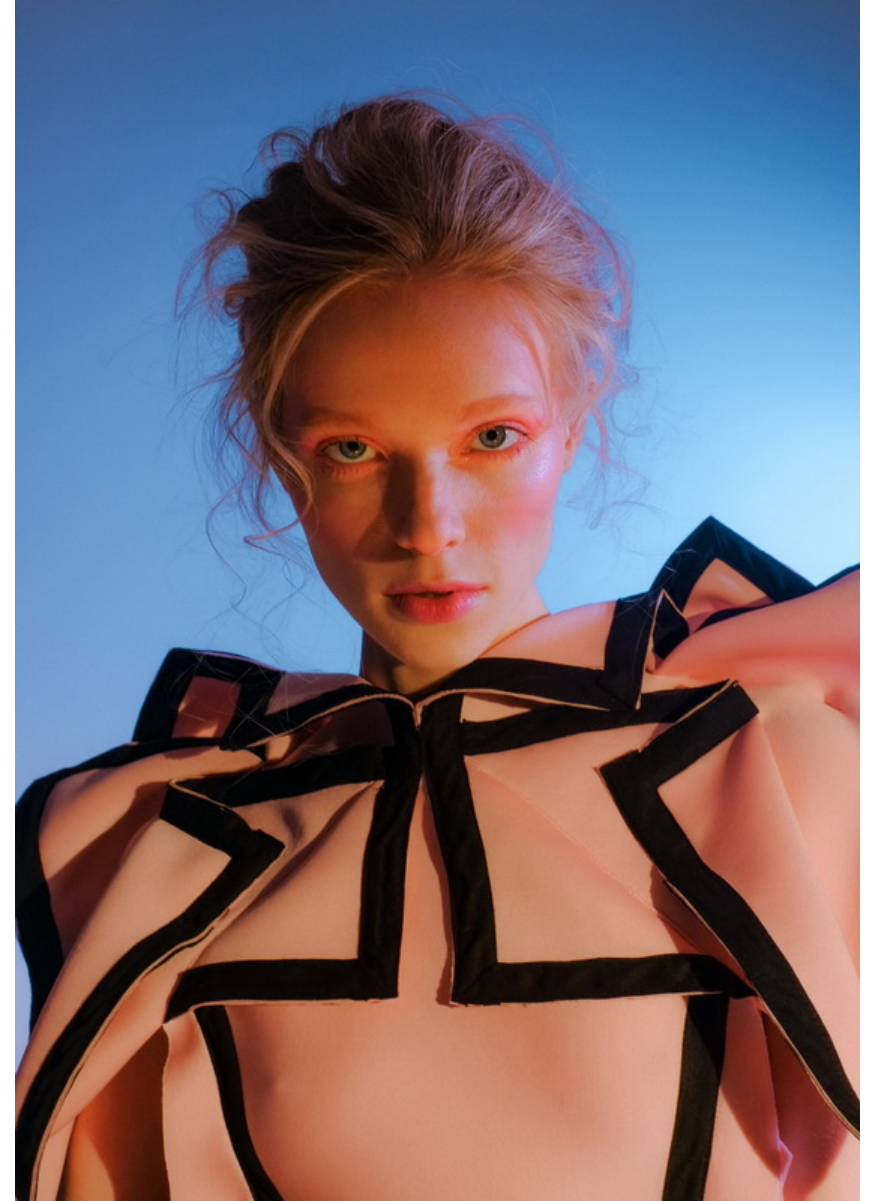

FLASHMODEL

HEIGHT:1.80 SHOES: 40 BODY SIZE: 83/62/90 HAIR: Blonde SIZE: 36 EYES: Blue