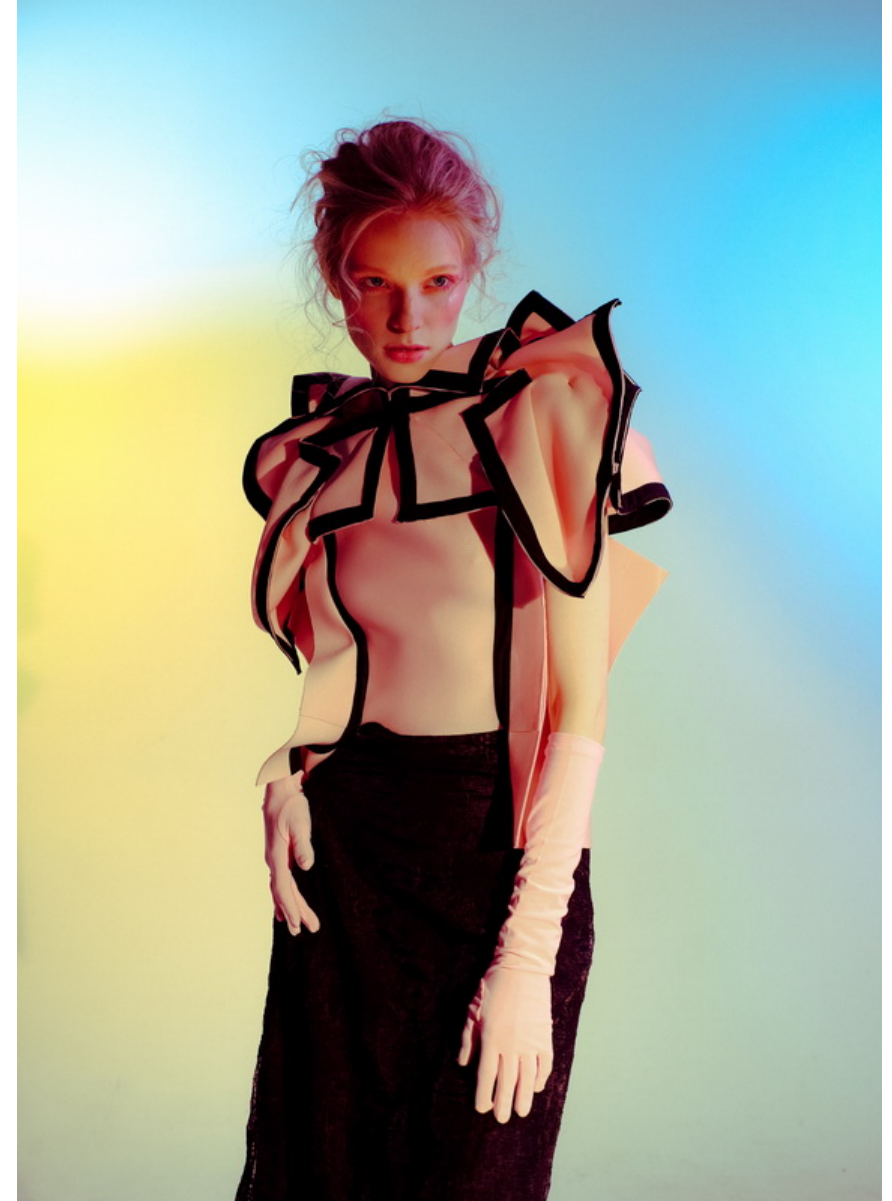

FLASHMODEL

HEIGHT:1.80 SHOES: 40 BODY SIZE: 83/62/90 HAIR: Blonde SIZE: 36 EYES: Blue