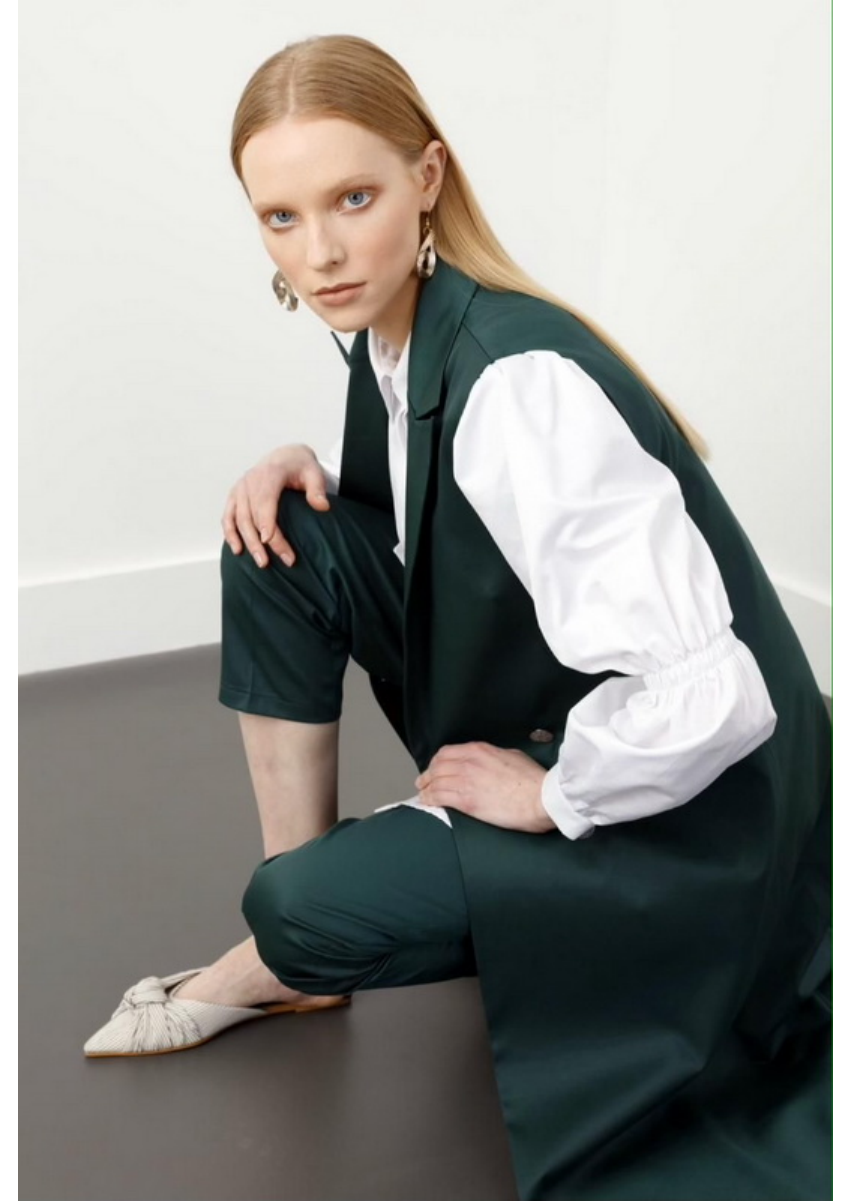

FLASHMODEL

Anastasia Zhidkikh

HEIGHT:1.80 **SHOES:** 40 **BODY SIZE:** 83/62/90 **HAIR:** Blonde **SIZE:** 36 **EYES:** Blue