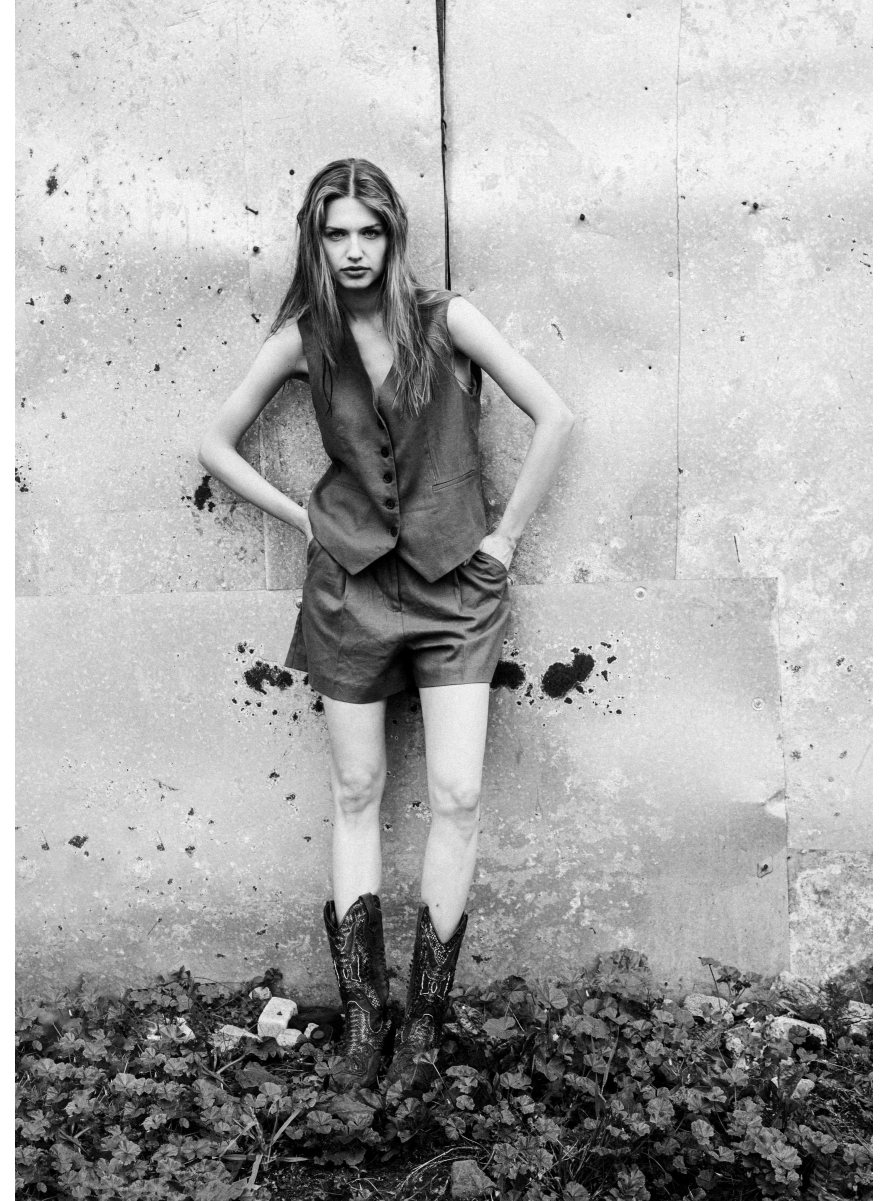

FLASHMODEL

HEIGHT:1.78 SHOES: 39 BODY SIZE: 87/62/91 HAIR: Blonde SIZE: 36 EYES: Blue-Grey