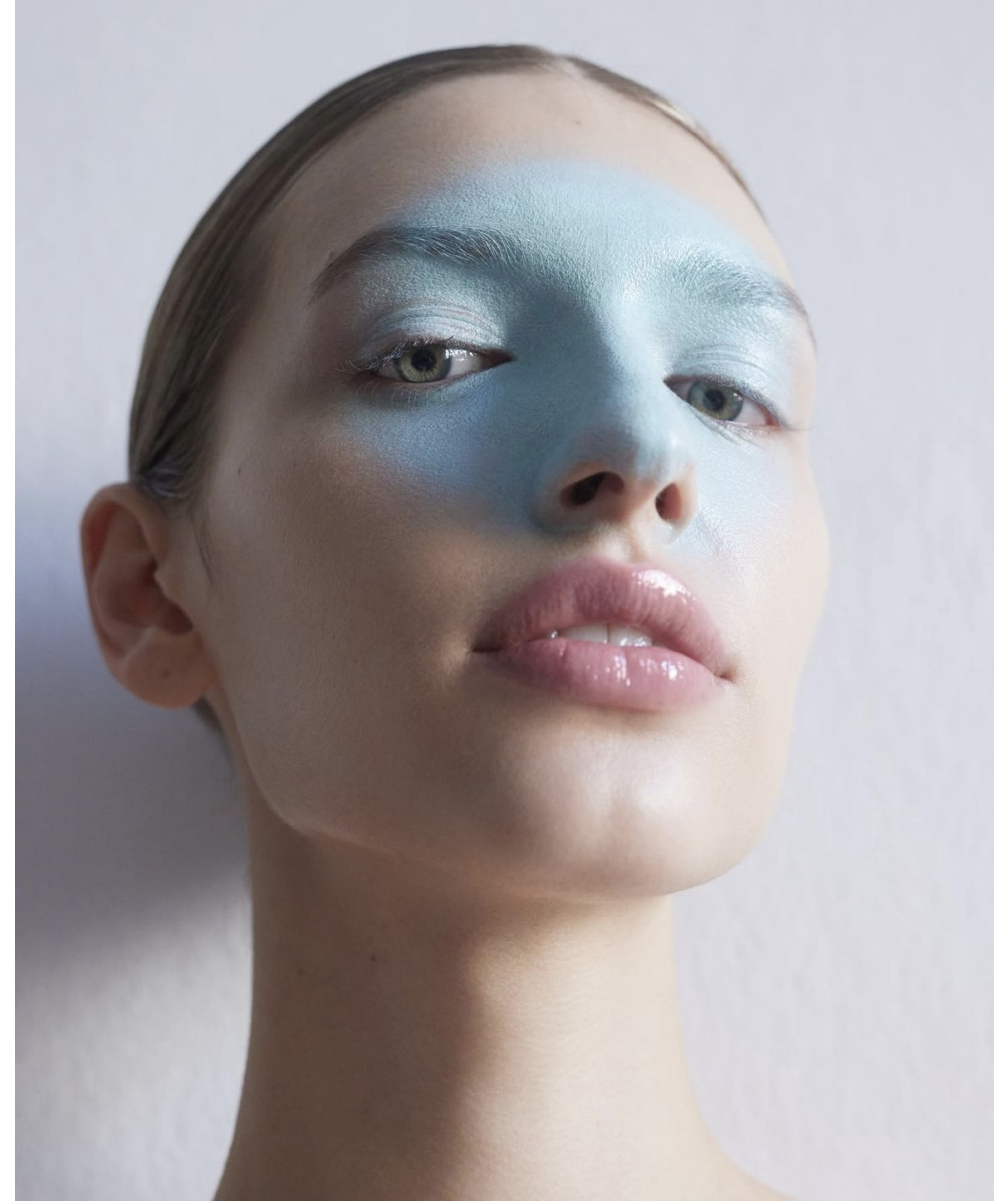

FLASHMODEL

HEIGHT:1.78 **SHOES:** 39 **BODY SIZE:** 87/62/91 **HAIR:** Blonde **SIZE:** 36 **EYES:** Blue-Grey