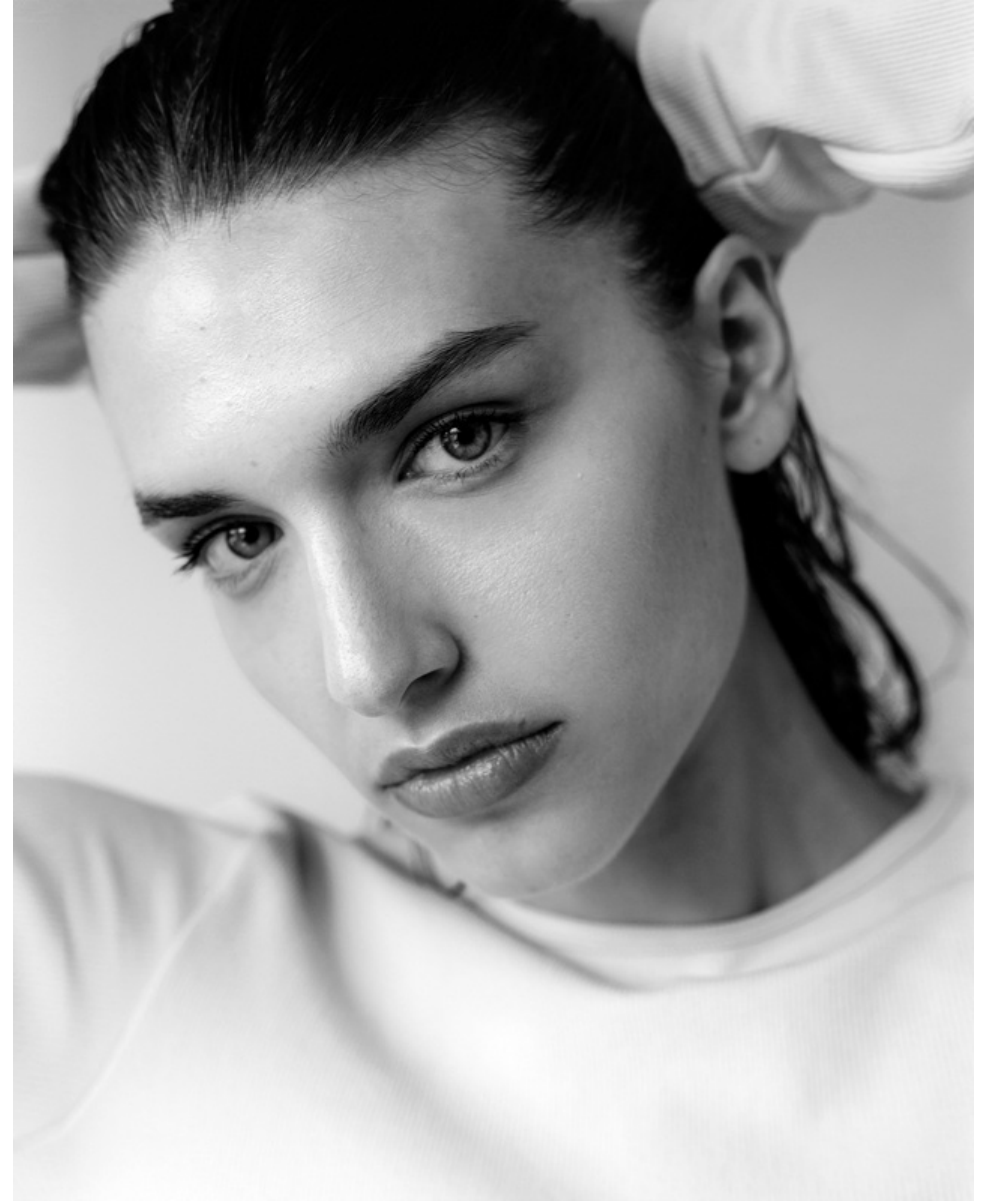

FLASHMODEL

HEIGHT:1.78 SHOES: 39 BODY SIZE: 87/62/91 HAIR: Blonde SIZE: 36 EYES: Blue-Grey