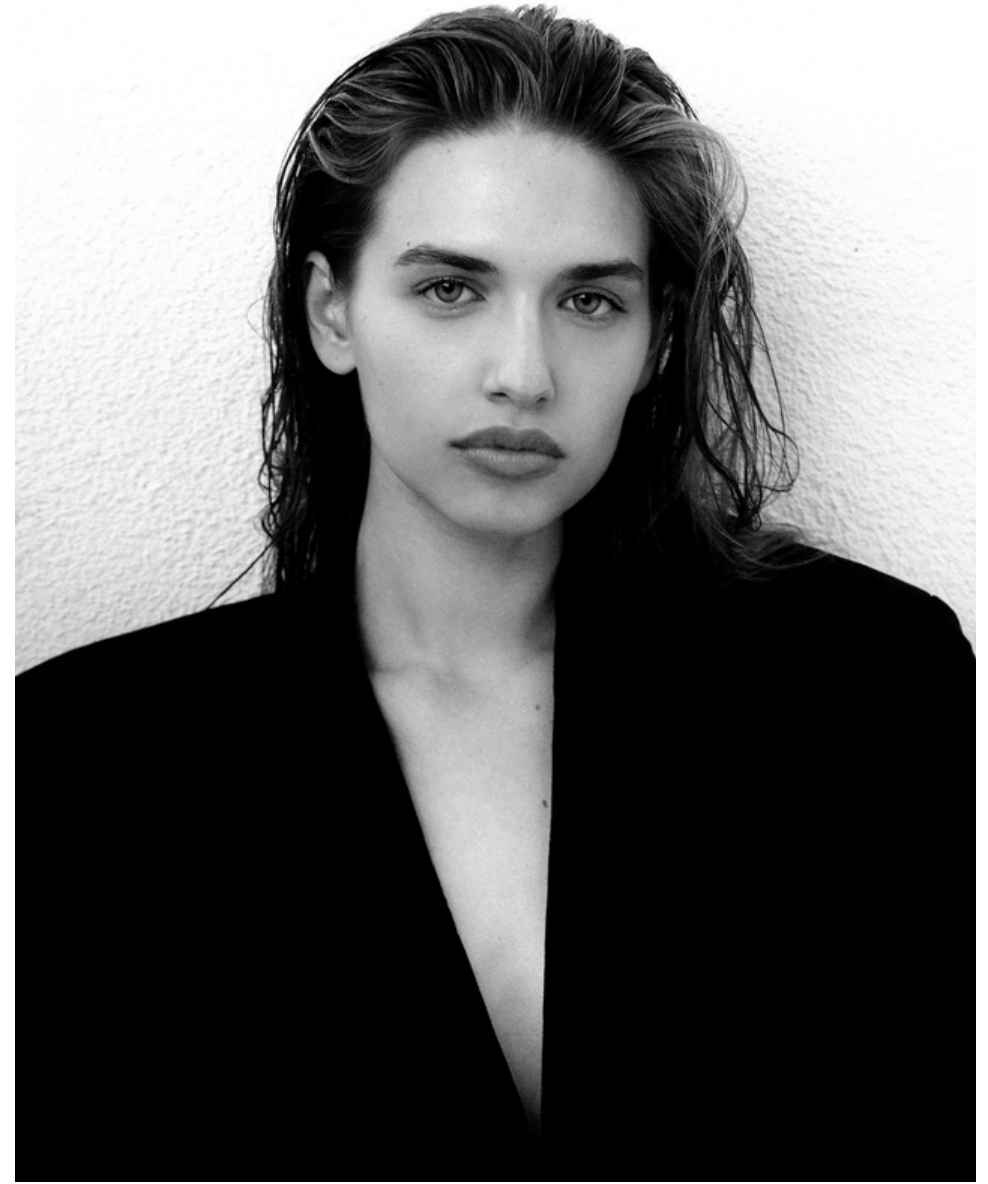

FLASHMODEL

HEIGHT:1.78 SHOES: 39 BODY SIZE: 87/62/91 HAIR: Blonde SIZE: 36 EYES: Blue-Grey