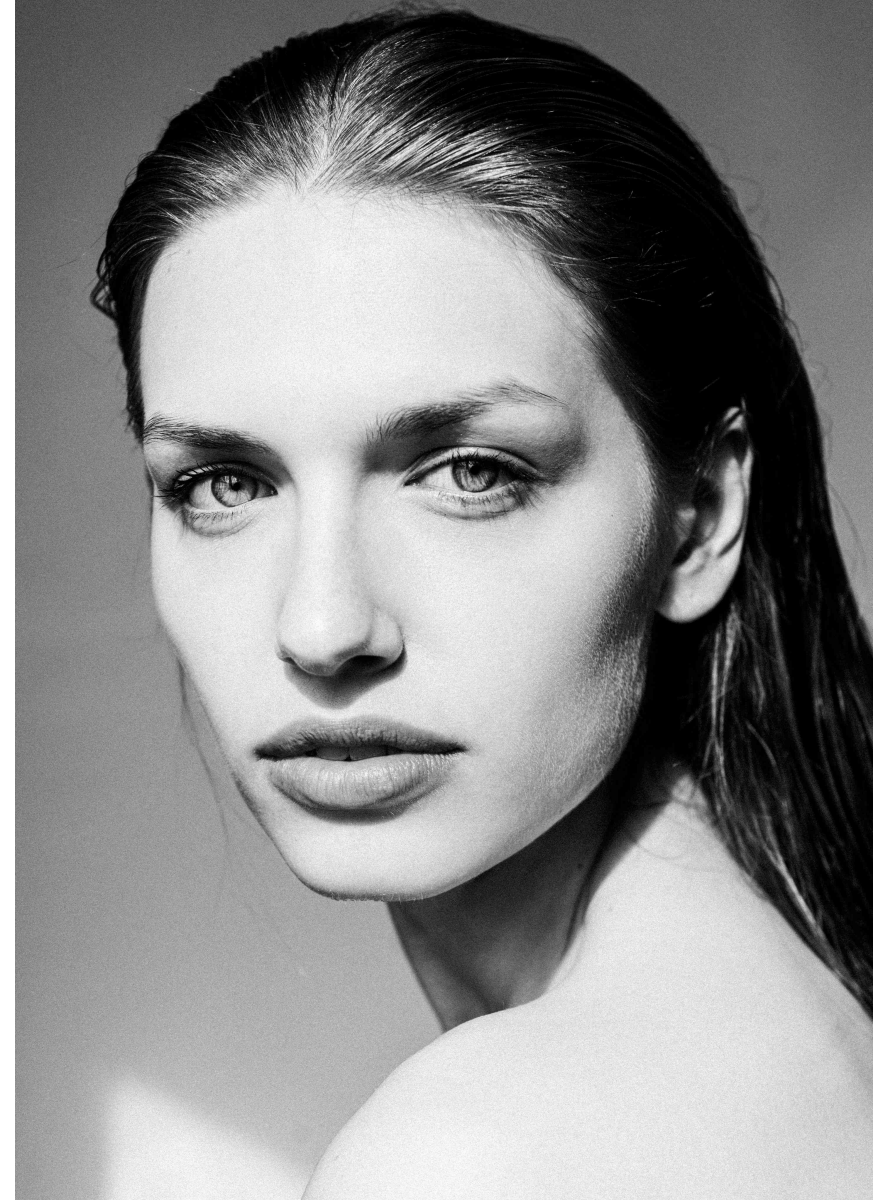

FLASHMODEL

HEIGHT:1.78 **SHOES:** 39 **BODY SIZE:** 87/62/91 **HAIR:** Blonde **SIZE:** 36 **EYES:** Blue-Grey