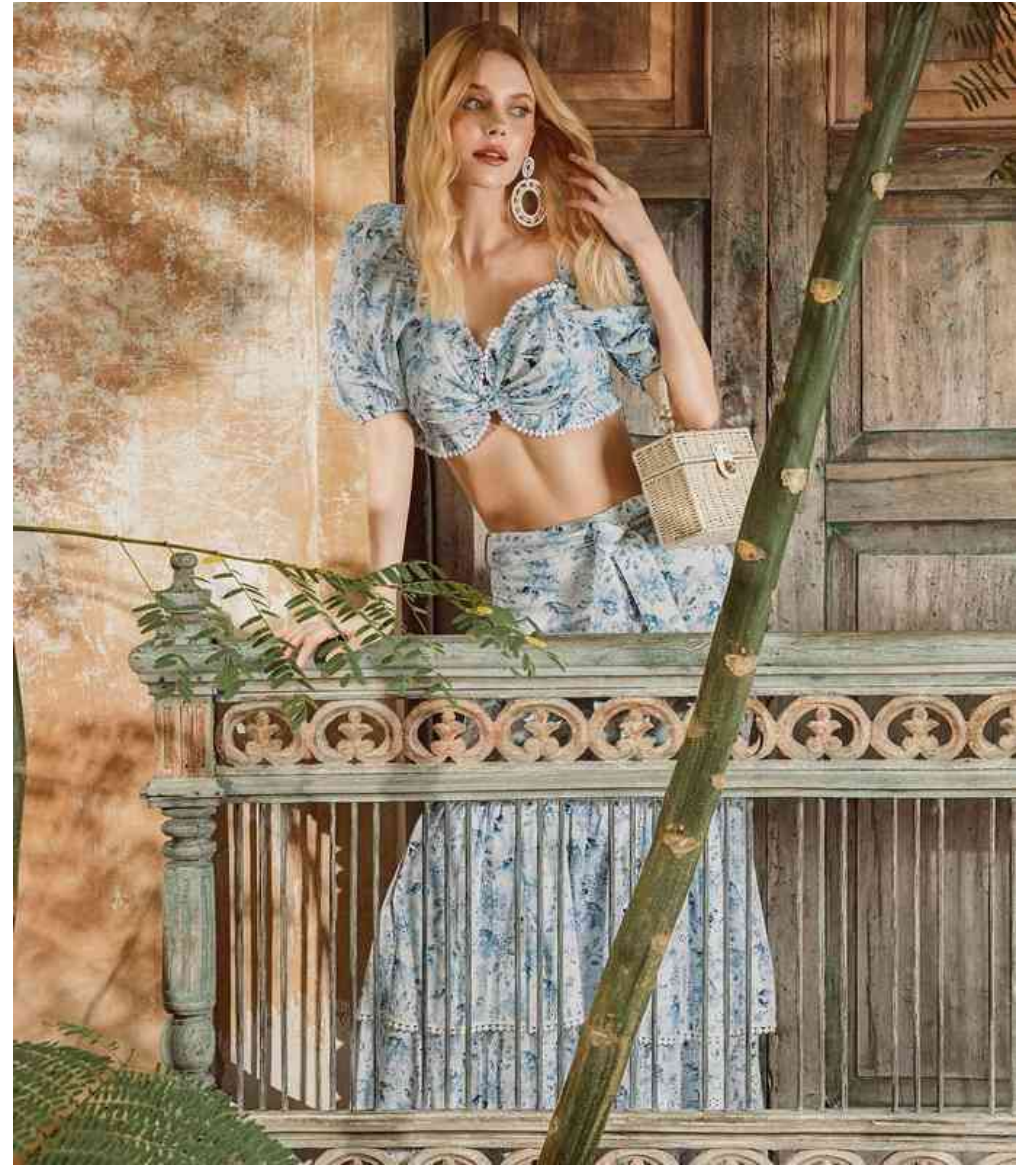

# FLASHMODEL

**LanaF**

**HEIGHT:1.76 SHOES: 37 BODY SIZE: 80/60/90 HAIR: Blonde SIZE: 36 EYES: Green**