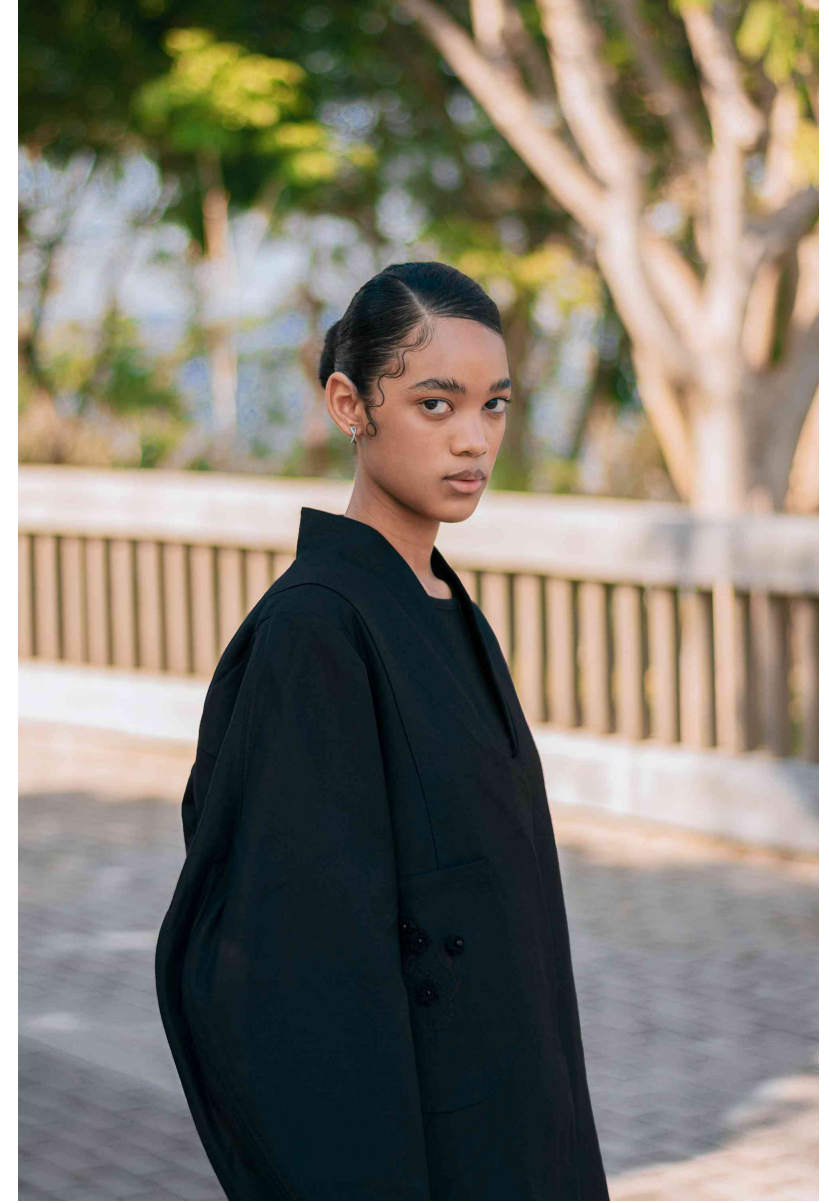

FLASHMODEL

AliyahM

HEIGHT:1.73 SHOES: 38 BODY SIZE: 78/63/85 HAIR: Black SIZE: 36 EYES: black