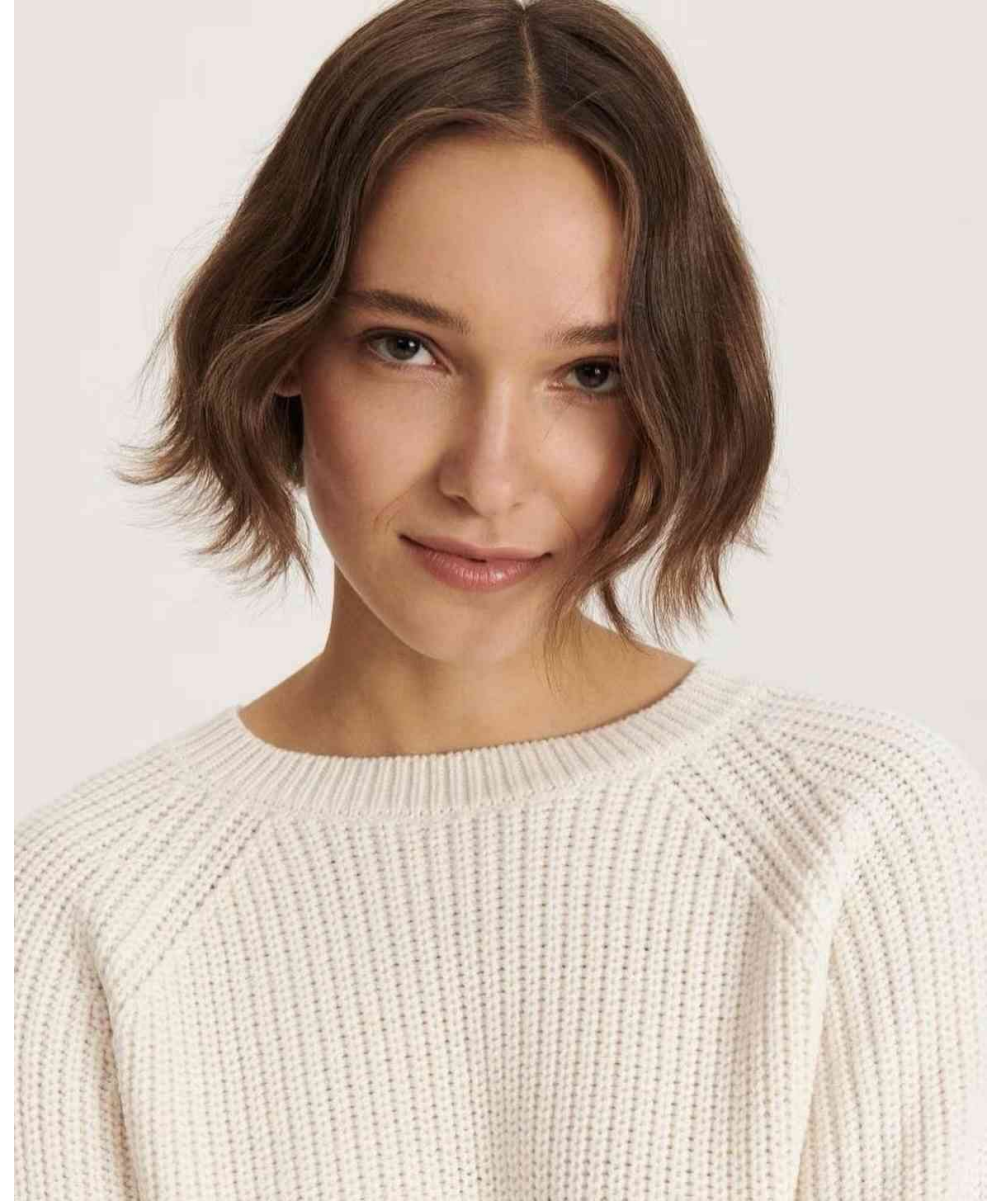

FLASHMODEL

HEIGHT:1.79 **SHOES:** 40 **BODY SIZE:** 83/63/90 **HAIR:** Brown **SIZE:** 36 **EYES:** Brown