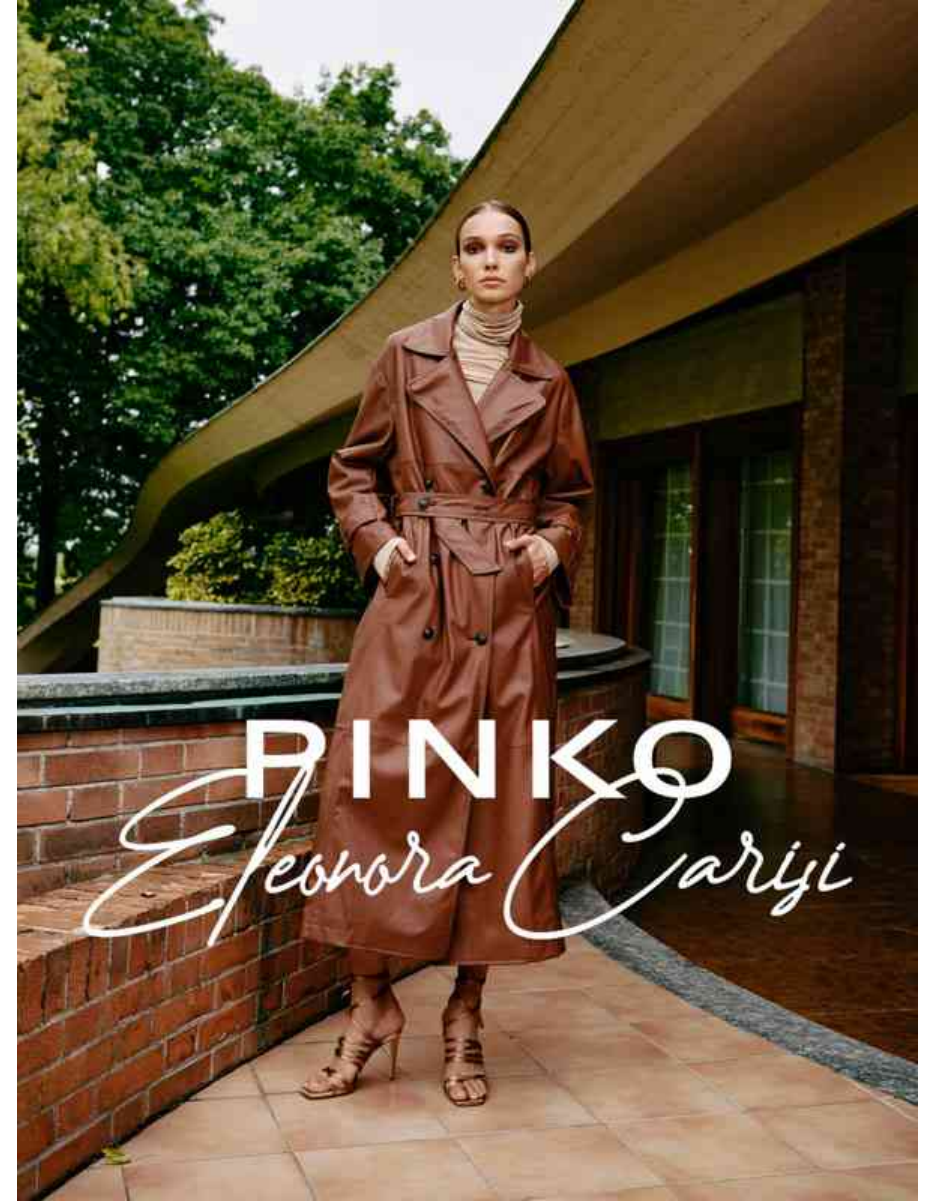

FLASHMODEL

AntoninaC

HEIGHT:1.79 SHOES: 40 BODY SIZE: 83/63/90 HAIR: Brown SIZE: 36 EYES: Brown