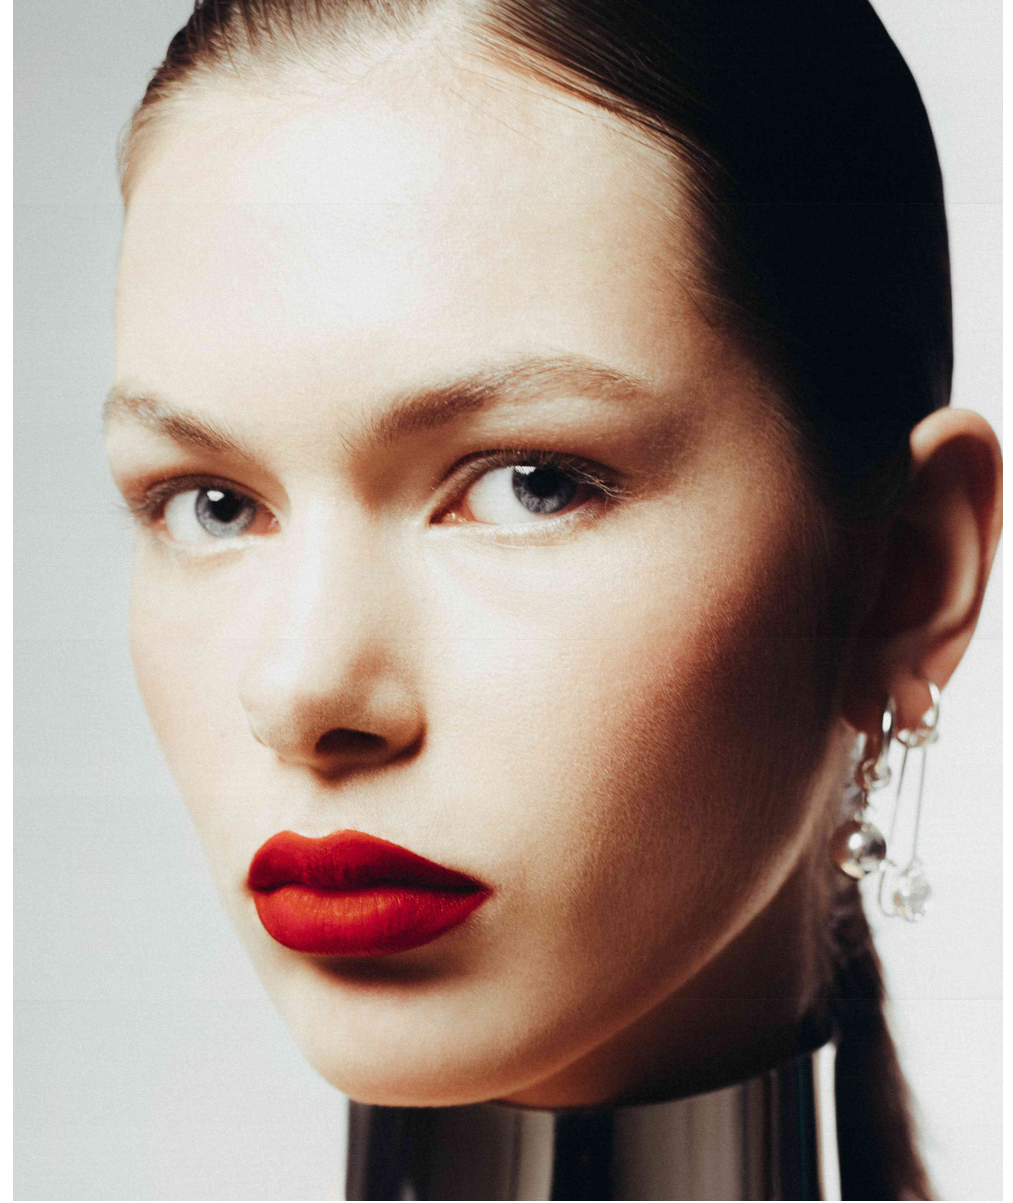

FLASHMODEL

LiliP.

HEIGHT:1.77 SHOES: 40 BODY SIZE: 82/58/89 HAIR: Dark Brown SIZE: 36 EYES: Blue