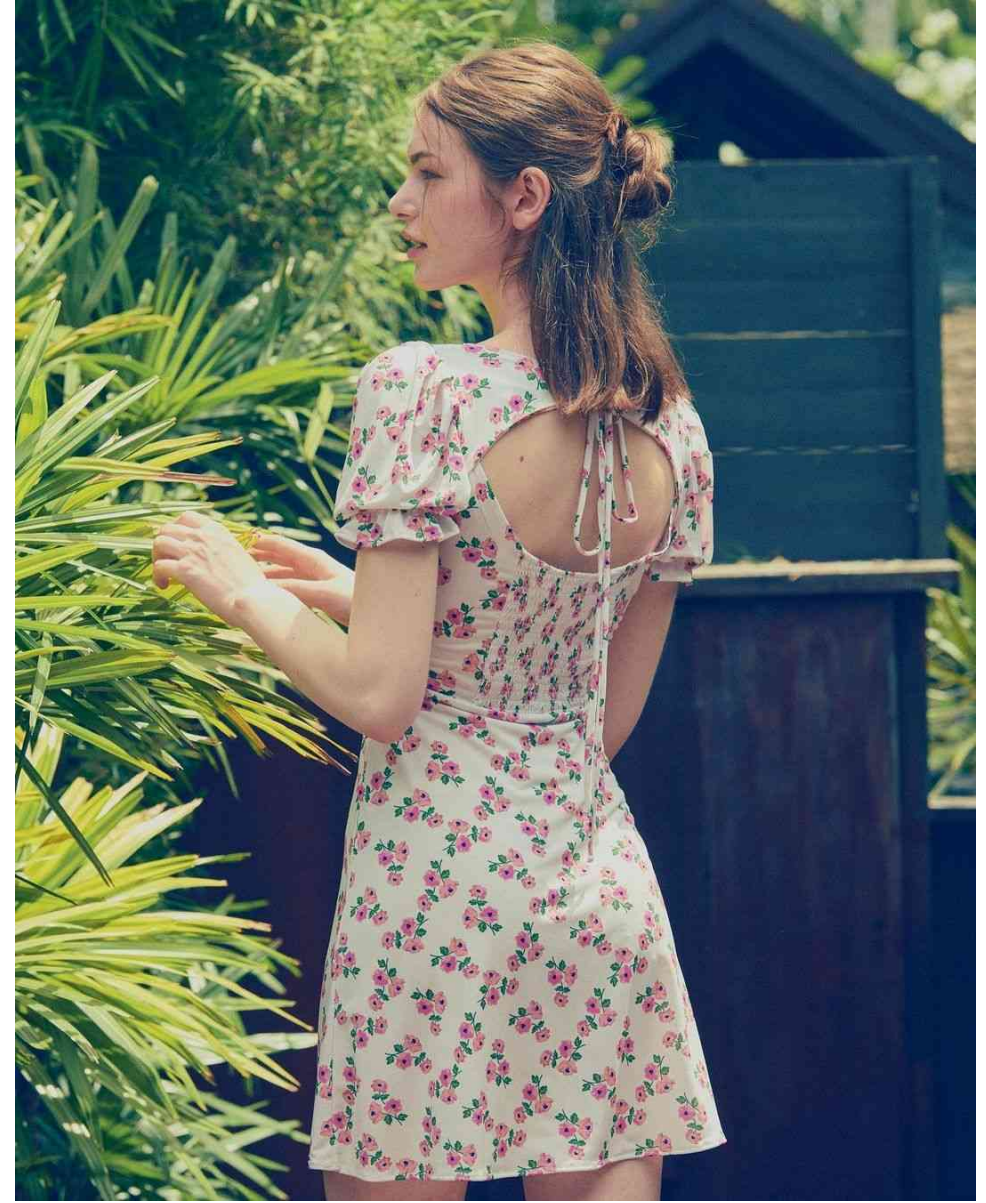

FLASHMODEL

LiliP.

HEIGHT:1.77 SHOES: 40 BODY SIZE: 82/58/89 HAIR: Dark Brown SIZE: 36 EYES: Blue