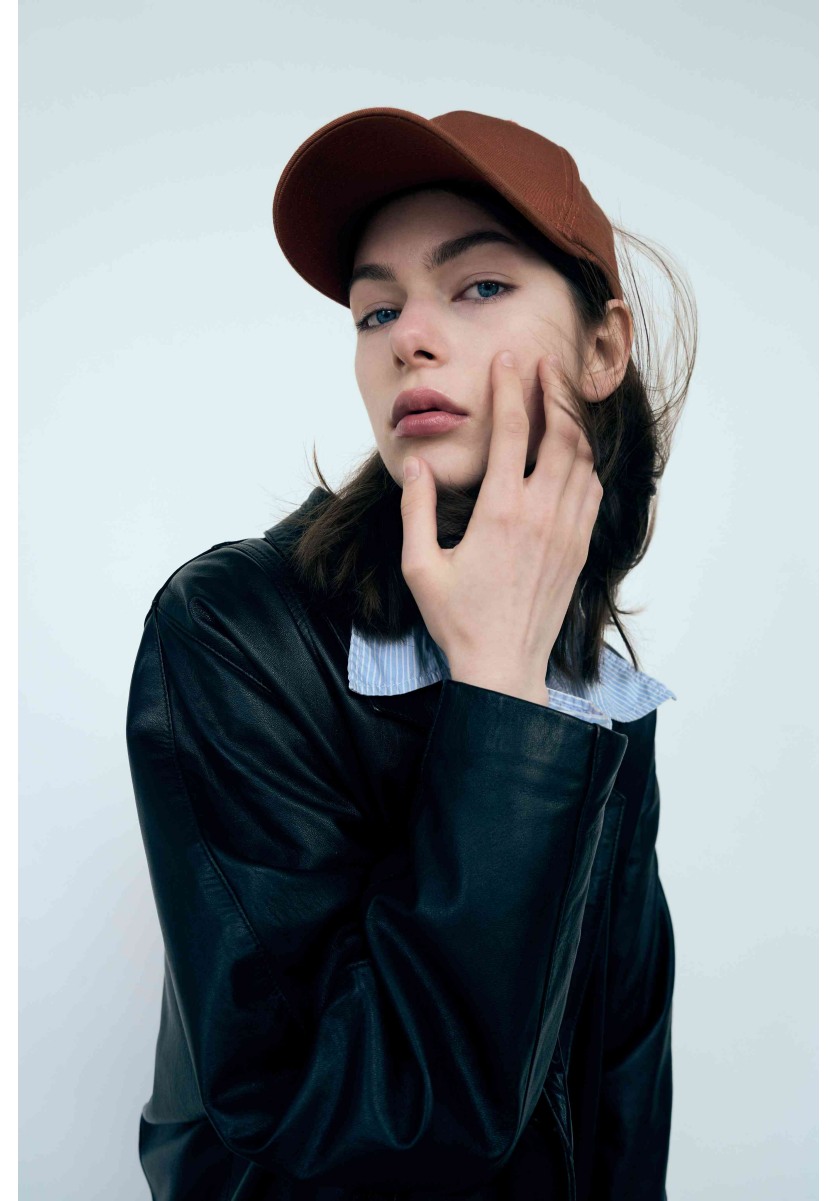

HEIGHT:1.77 SHOES: 40 BODY SIZE: 82/58/89 HAIR: Dark Brown SIZE: 36 EYES: Blue

FLASHMODEL

LiliP.

HEIGHT:1.77 SHOES: 40 BODY SIZE: 82/58/89 HAIR: Dark Brown SIZE: 36 EYES: Blue

FLASHMODEL

LiliP.

HEIGHT:1.77 SHOES: 40 BODY SIZE: 82/58/89 HAIR: Dark Brown SIZE: 36 EYES: Blue