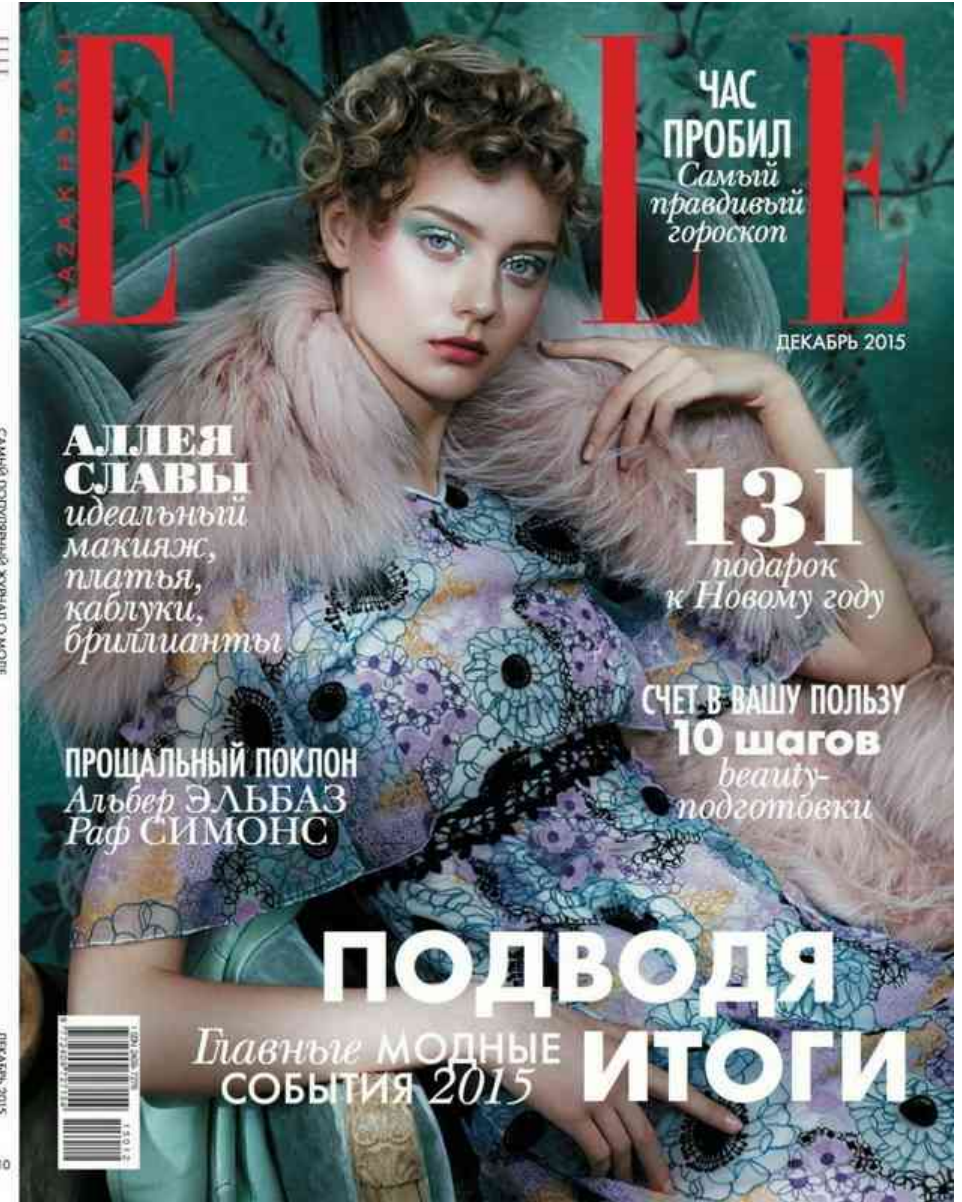

FLASHMODEL

Nastya Kusakina

HEIGHT:1.80 **SHOES:** 40 **BODY SIZE:** 85/62/91 **HAIR:** Blonde **SIZE:** 36 **EYES:** Blue

FLASHMODEL

Nastyakusakina

HEIGHT:1.80 SHOES: 40 BODY SIZE: 85/62/91 HAIR: Blonde SIZE: 36 EYES: Blue

FLASHMODEL

Nastyakusakina

HEIGHT:1.80 **SHOES:** 40 **BODY SIZE:** 85/62/91 **HAIR:** Blonde **SIZE:** 36 **EYES:** Blue

FLASHMODEL

Nastyakusakina

HEIGHT:1.80 SHOES: 40 BODY SIZE: 85/62/91 HAIR: Blonde SIZE: 36 EYES: Blue

FLASHMODEL

Nastyakusakina

HEIGHT:1.80 **SHOES:** 40 **BODY SIZE:** 85/62/91 **HAIR:** Blonde **SIZE:** 36 **EYES:** Blue

FLASHMODEL

NastyaKusakina

HEIGHT:1.80 **SHOES:** 40 **BODY SIZE:** 85/62/91 **HAIR:** Blonde **SIZE:** 36 **EYES:** Blue