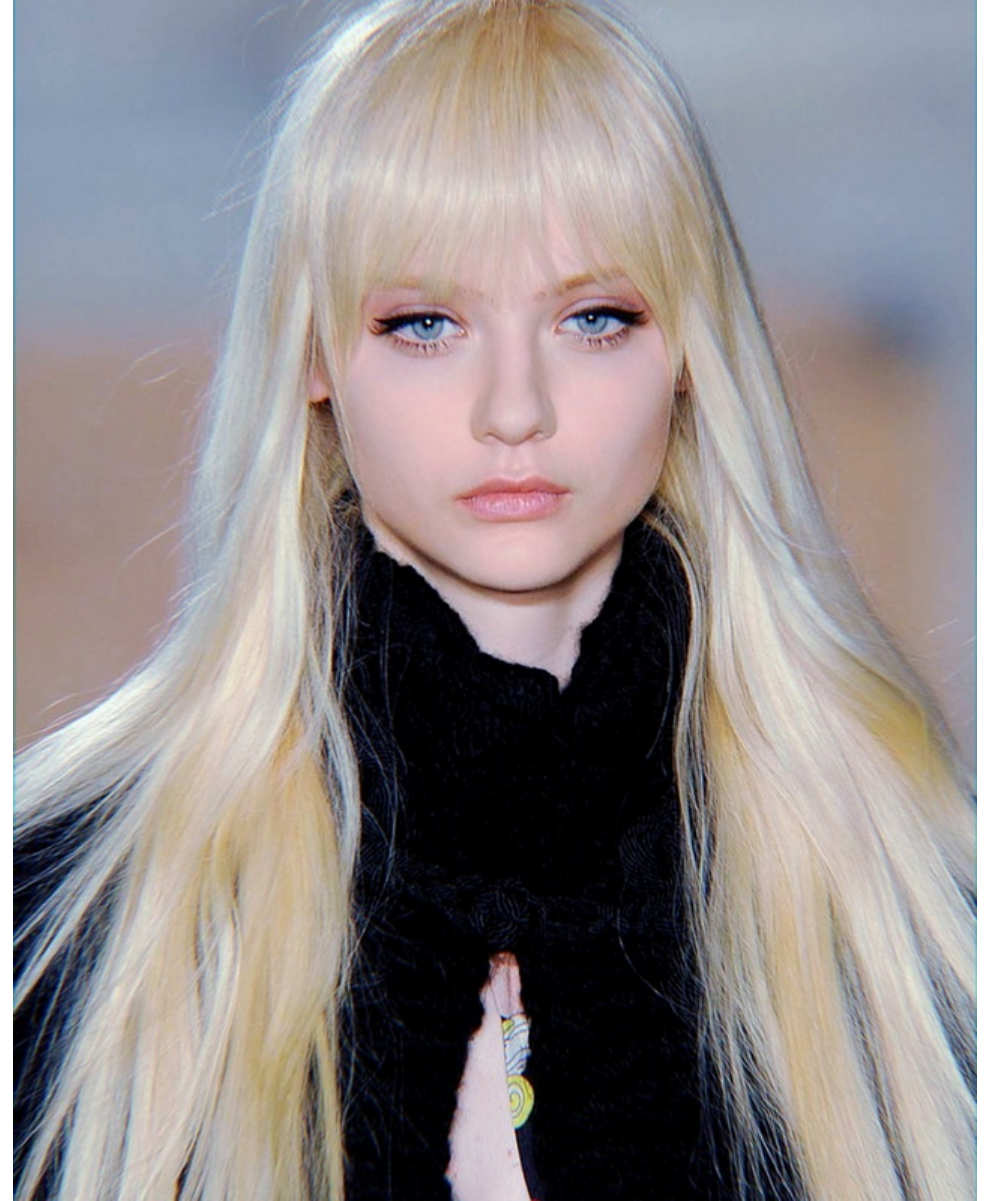

FLASHMODEL

Nastya Kusakina

HEIGHT:1.80 **SHOES:** 40 **BODY SIZE:** 85/62/91 **HAIR:** Blonde **SIZE:** 36 **EYES:** Blue

FLASHMODEL

Nastyakusakina

HEIGHT:1.80 SHOES: 40 BODY SIZE: 85/62/91 HAIR: Blonde SIZE: 36 EYES: Blue

FLASHMODEL

Nastyakusakina

HEIGHT:1.80 **SHOES:** 40 **BODY SIZE:** 85/62/91 **HAIR:** Blonde **SIZE:** 36 **EYES:** Blue

FLASHMODEL

Nastyakusakina

HEIGHT:1.80 SHOES: 40 BODY SIZE: 85/62/91 HAIR: Blonde SIZE: 36 EYES: Blue

FLASHMODEL

Nastyakusakina

HEIGHT:1.80 **SHOES:** 40 **BODY SIZE:** 85/62/91 **HAIR:** Blonde **SIZE:** 36 **EYES:** Blue

FLASHMODEL

NastyaKusakina

HEIGHT:1.80 **SHOES:** 40 **BODY SIZE:** 85/62/91 **HAIR:** Blonde **SIZE:** 36 **EYES:** Blue