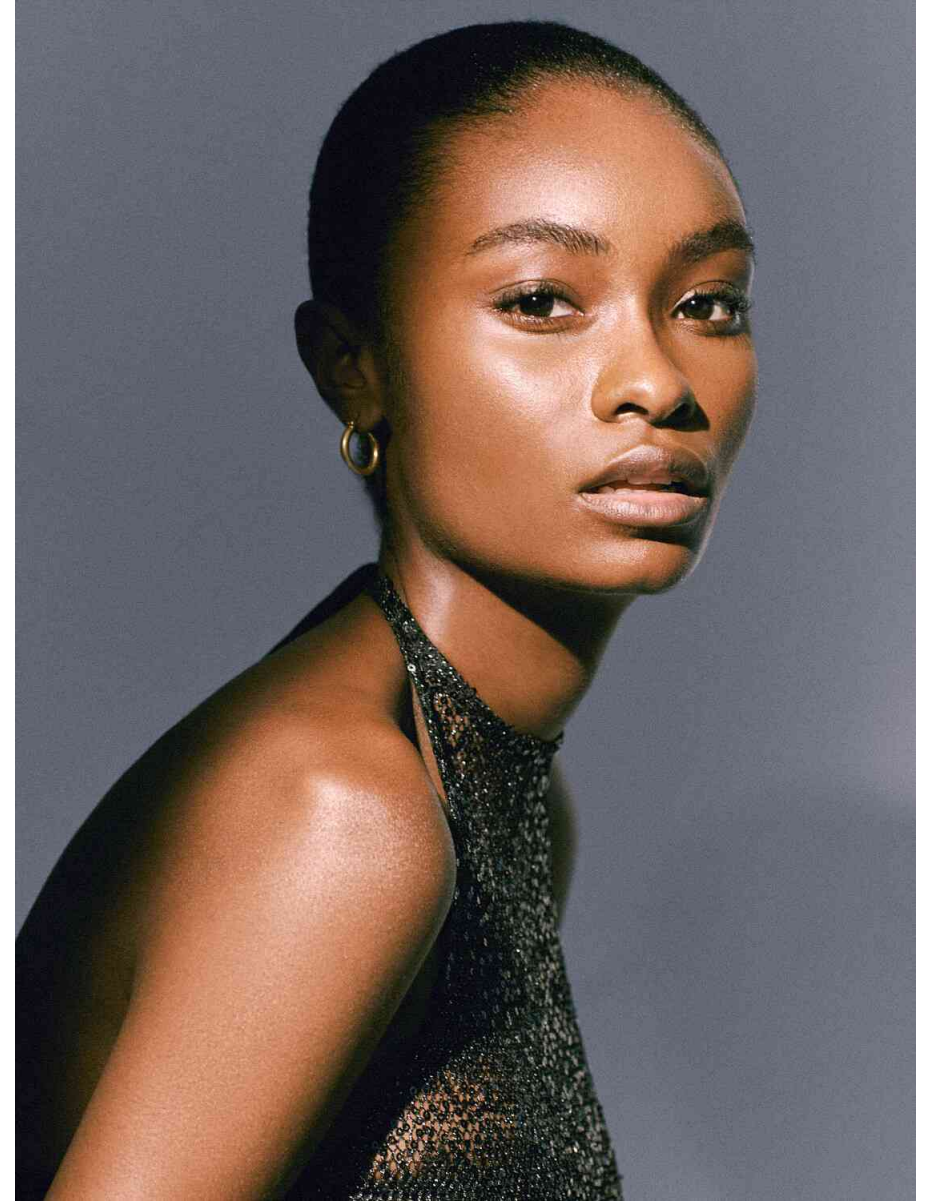

FLASHMODEL

SkyylaW

HEIGHT:1.77 SHOES: 39 BODY SIZE: 84/61/86 HAIR: Black SIZE: 36 EYES: Brown