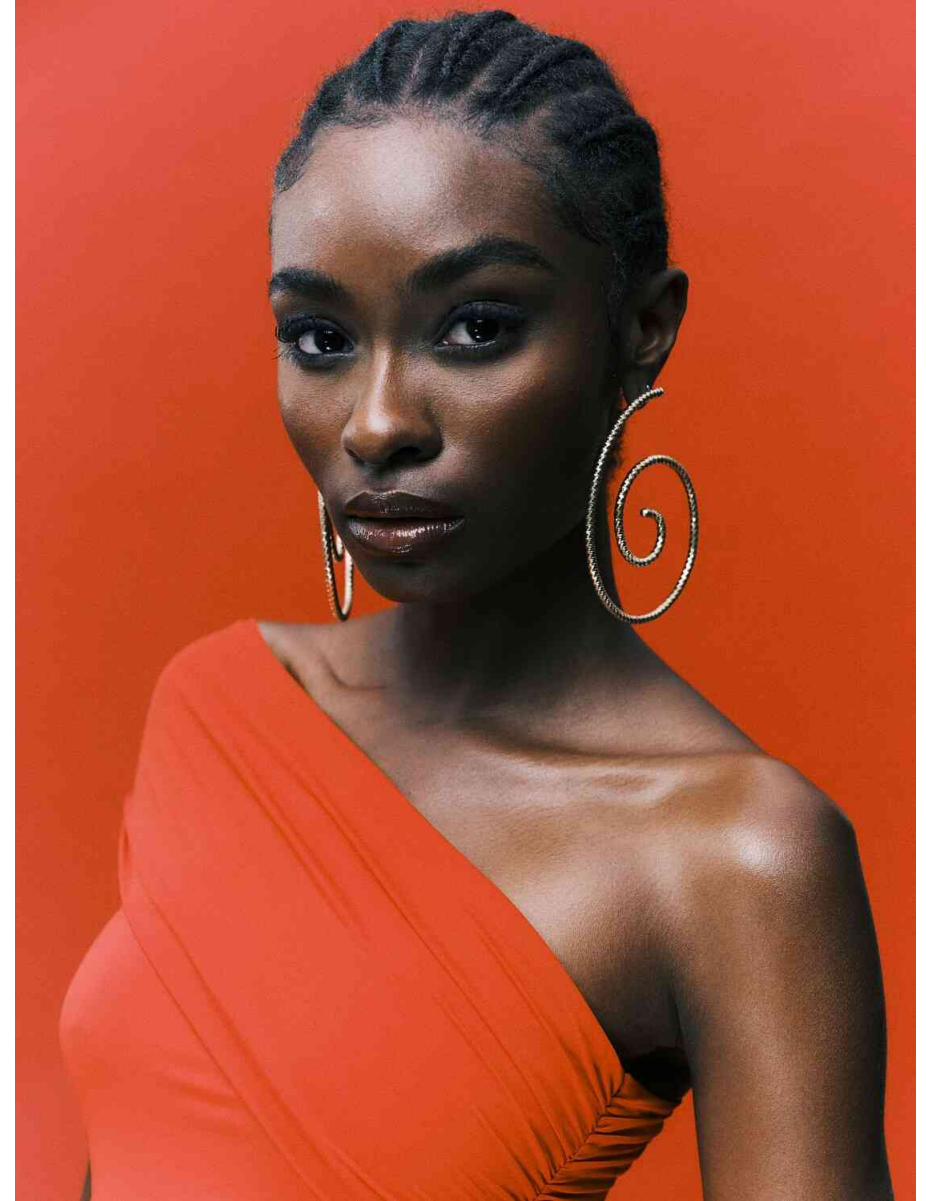

FLASHMODEL

Skyyla
W

HEIGHT:1.77 **SHOES:** 39 **BODY SIZE:** 84/61/86 **HAIR:** Black **SIZE:** 36 **EYES:** Brown

FLASHMODEL

SkyylaW

HEIGHT:1.77 SHOES: 39 BODY SIZE: 84/61/86 HAIR: Black SIZE: 36 EYES: Brown

FLASHMODEL

SkyylaW

HEIGHT:1.77 SHOES: 39 BODY SIZE: 84/61/86 HAIR: Black SIZE: 36 EYES: Brown

FLASHMODEL

SkyylaW

HEIGHT:1.77 SHOES: 39 BODY SIZE: 84/61/86 HAIR: Black SIZE: 36 EYES: Brown

FLASHMODEL

SkyllaW

HEIGHT:1.77 **SHOES:** 39 **BODY SIZE:** 84/61/86 **HAIR:** Black **SIZE:** 36 **EYES:** Brown

FLASHMODEL

SkyylaW

HEIGHT:1.77 SHOES: 39 BODY SIZE: 84/61/86 HAIR: Black SIZE: 36 EYES: Brown

FLASHMODEL

SkyylaW

HEIGHT:1.77 SHOES: 39 BODY SIZE: 84/61/86 HAIR: Black SIZE: 36 EYES: Brown

FLASHMODEL

SkyylaW

HEIGHT:1.77 SHOES: 39 BODY SIZE: 84/61/86 HAIR: Black SIZE: 36 EYES: Brown

FLASHMODEL

SkyylaW

HEIGHT:1.77 **SHOES:** 39 **BODY SIZE:** 84/61/86 **HAIR:** Black **SIZE:** 36 **EYES:** Brown