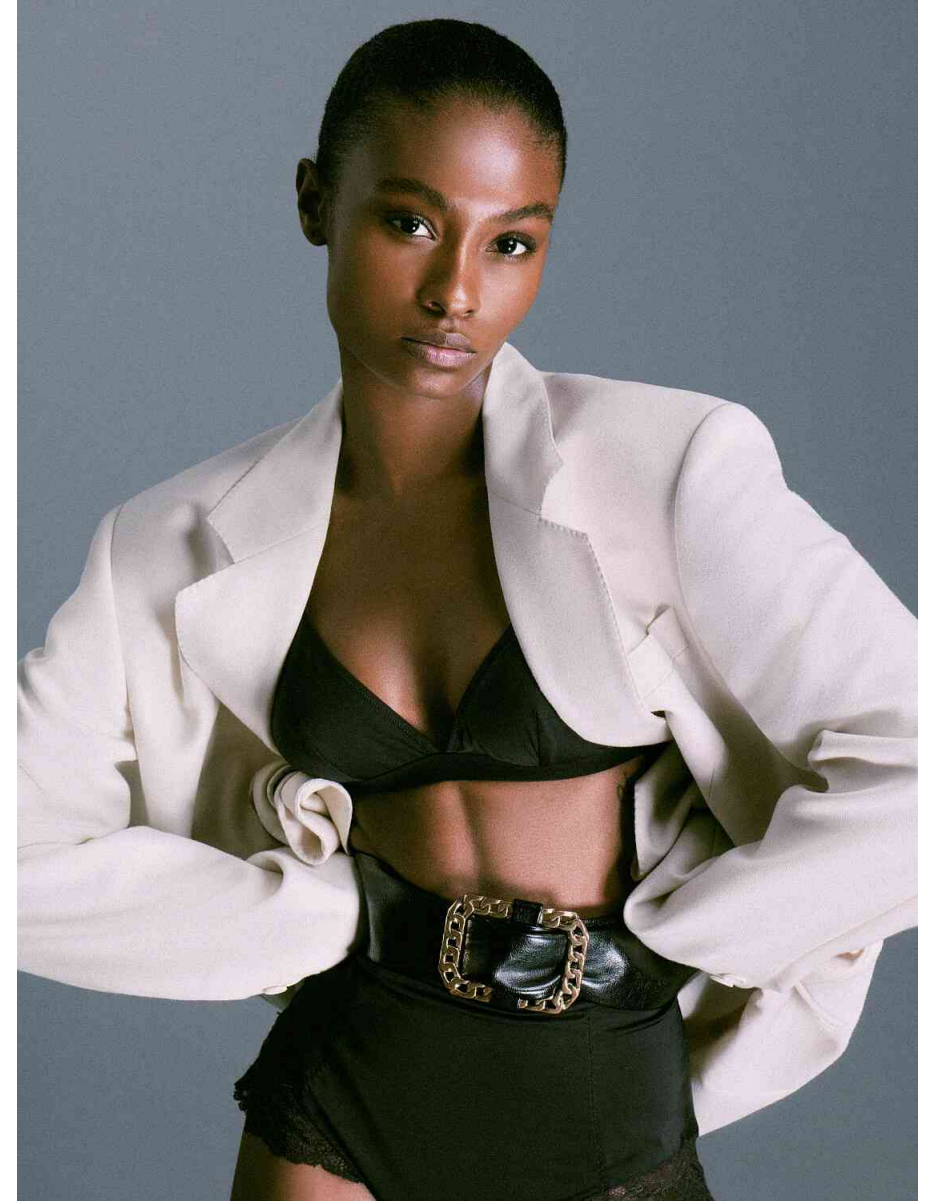

FLASHMODEL

Skyyla
W

HEIGHT:1.77 **SHOES:** 39 **BODY SIZE:** 84/61/86 **HAIR:** Black **SIZE:** 36 **EYES:** Brown

FLASHMODEL

SkyylaW

HEIGHT:1.77 SHOES: 39 BODY SIZE: 84/61/86 HAIR: Black SIZE: 36 EYES: Brown

FLASHMODEL

SkyylaW

HEIGHT:1.77 SHOES: 39 BODY SIZE: 84/61/86 HAIR: Black SIZE: 36 EYES: Brown

FLASHMODEL

SkyylaW

HEIGHT:1.77 SHOES: 39 BODY SIZE: 84/61/86 HAIR: Black SIZE: 36 EYES: Brown

FLASHMODEL

SkyllaW

HEIGHT:1.77 **SHOES:** 39 **BODY SIZE:** 84/61/86 **HAIR:** Black **SIZE:** 36 **EYES:** Brown

FLASHMODEL

SkyylaW

HEIGHT:1.77 SHOES: 39 BODY SIZE: 84/61/86 HAIR: Black SIZE: 36 EYES: Brown

FLASHMODEL

SkyylaW