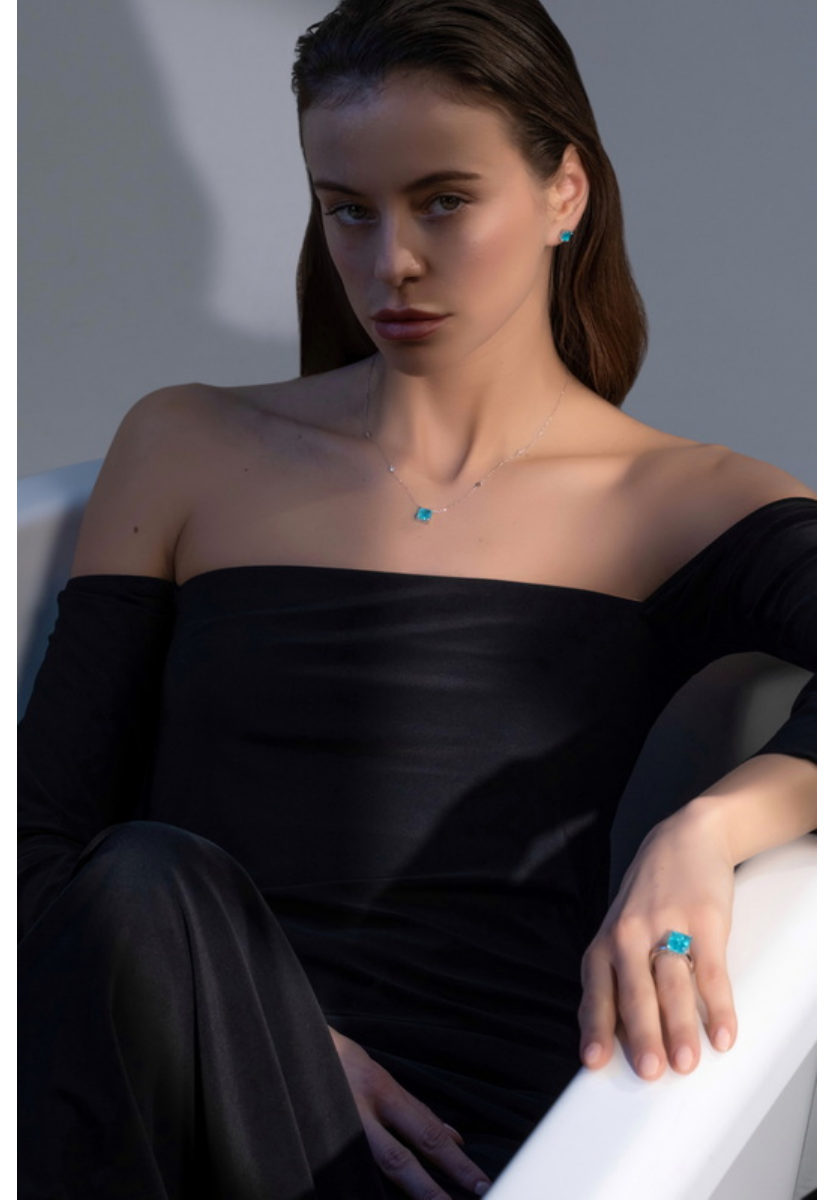

FLASHMODEL

HEIGHT:1.75 **SHOES:** 39 **BODY SIZE:** 86/63/90 **HAIR:** Dark Blonde **SIZE:** 36 **EYES:** Hazel-Green