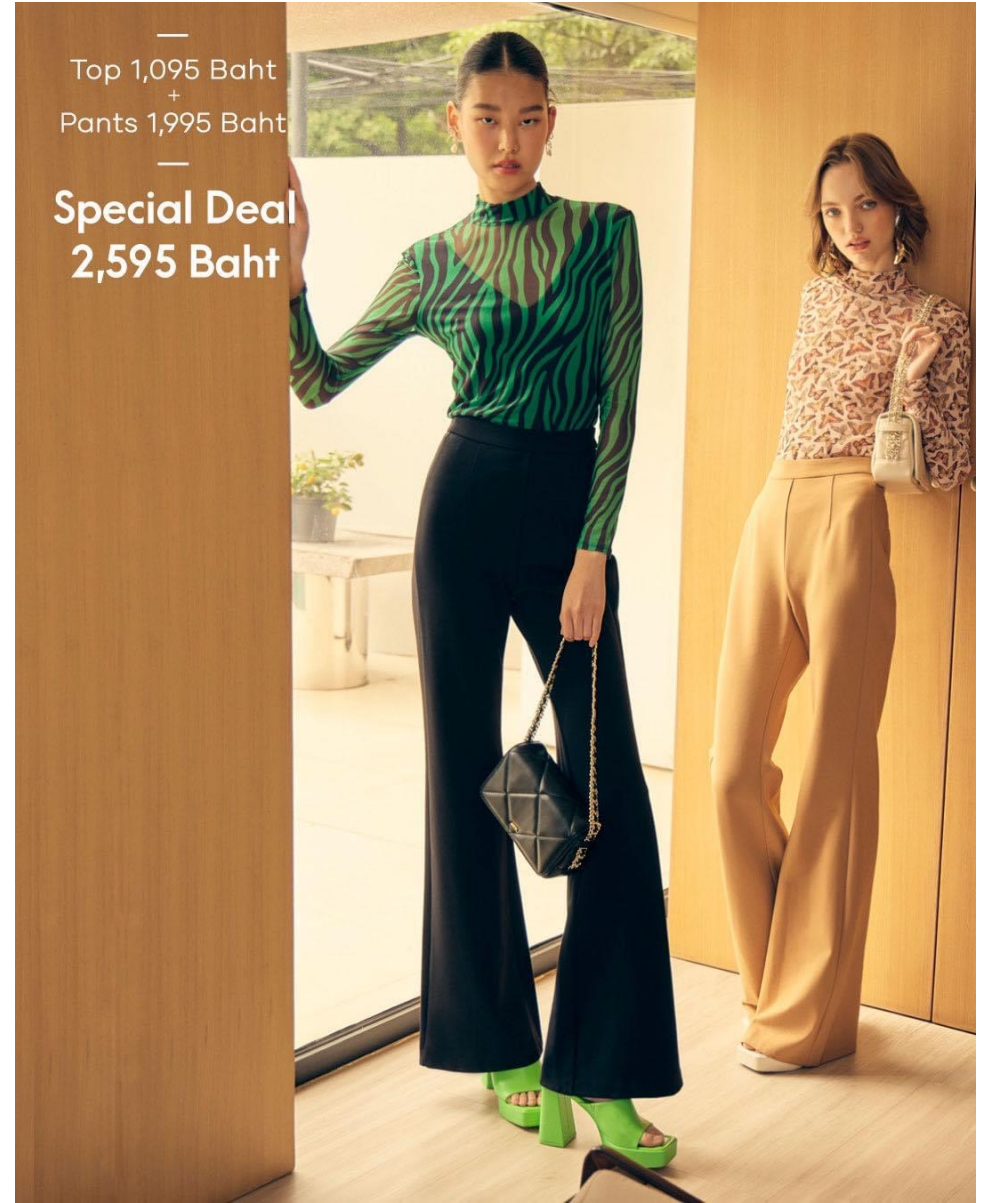

FLASHMODEL

—
Top 1,095 Baht
+
Pants 1,995 Baht
—
Special Deal
2,595 Baht

InnaM

HEIGHT:1.80 SHOES: 38 BODY SIZE: 83/63/90 HAIR: Dark Brown SIZE: 36 EYES: Black