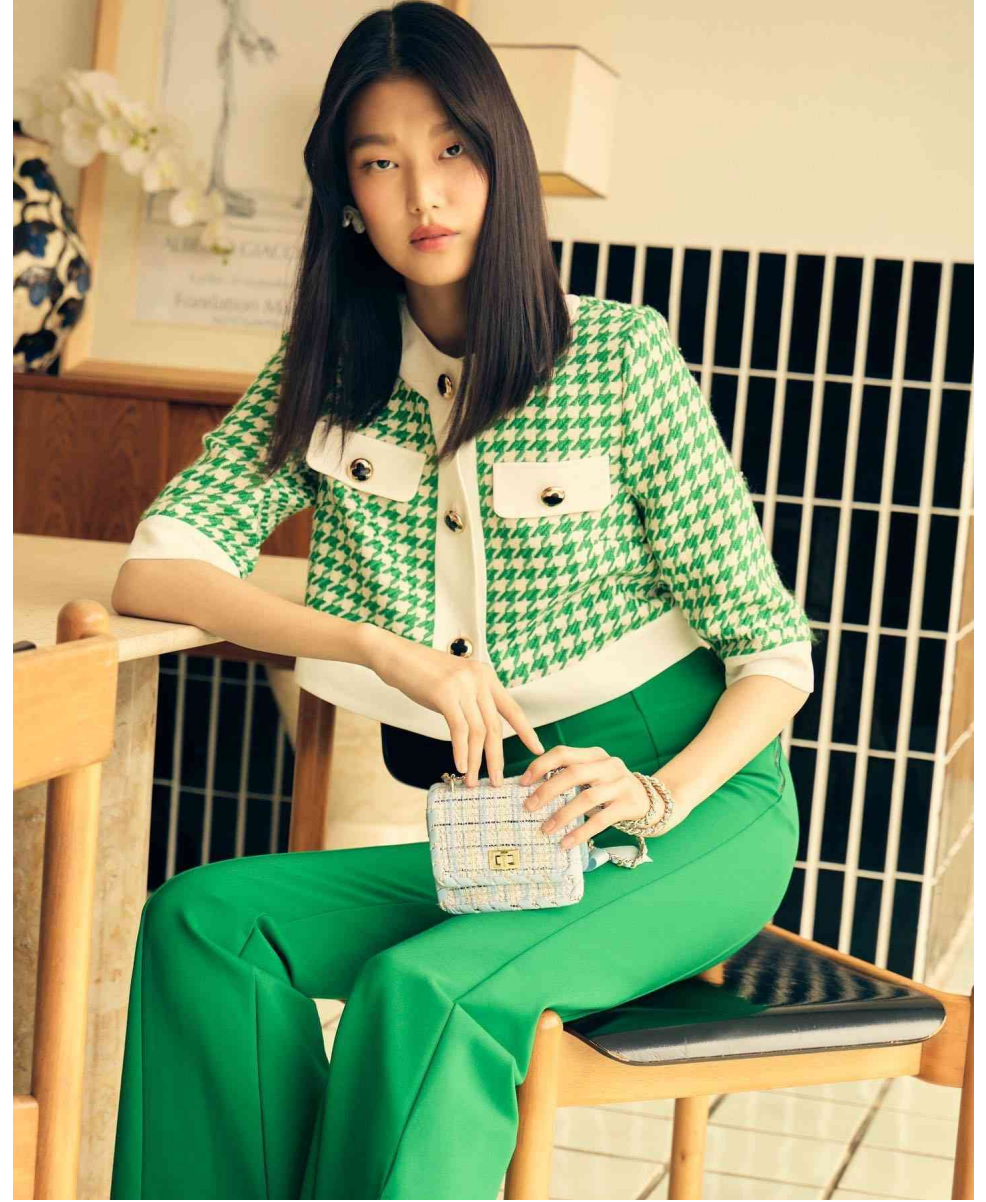

FLASHMODEL

InnaM

HEIGHT:1.80 SHOES: 38 BODY SIZE: 83/63/90 HAIR: Dark Brown SIZE: 36 EYES: Black