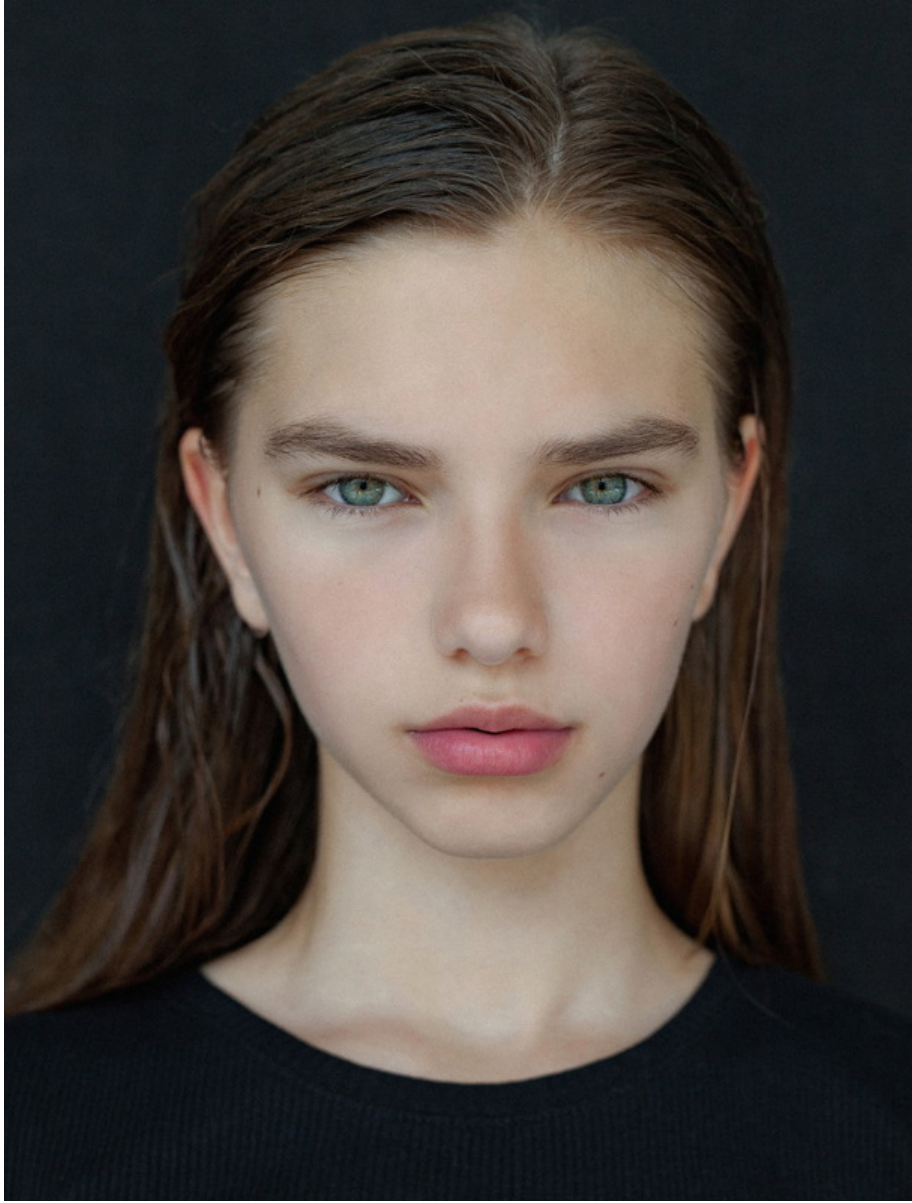

FLASHMODEL

Erle
Moe

HEIGHT:1.70 **SHOES:** 39 **BODY SIZE:** 80/60/90 **HAIR:** Brown **SIZE:** 36 **EYES:** Green

FLASHMODEL

ErleMoe

HEIGHT:1.70 SHOES: 39 BODY SIZE: 80/60/90 HAIR: Brown SIZE: 36 EYES: Green

FLASHMODEL

ErleMoe

HEIGHT:1.70 SHOES: 39 BODY SIZE: 80/60/90 HAIR: Brown SIZE: 36 EYES: Green

FLASHMODEL

ErleMoe

HEIGHT:1.70 SHOES: 39 BODY SIZE: 80/60/90 HAIR: Brown SIZE: 36 EYES: Green

FLASHMODEL

ErleMoe

HEIGHT:1.70 SHOES: 39 BODY SIZE: 80/60/90 HAIR: Brown SIZE: 36 EYES: Green

FLASHMODEL

ErleMoe

HEIGHT:1.70 SHOES: 39 BODY SIZE: 80/60/90 HAIR: Brown SIZE: 36 EYES: Green

FLASHMODEL

ErleMoe

HEIGHT:1.70 SHOES: 39 BODY SIZE: 80/60/90 HAIR: Brown SIZE: 36 EYES: Green