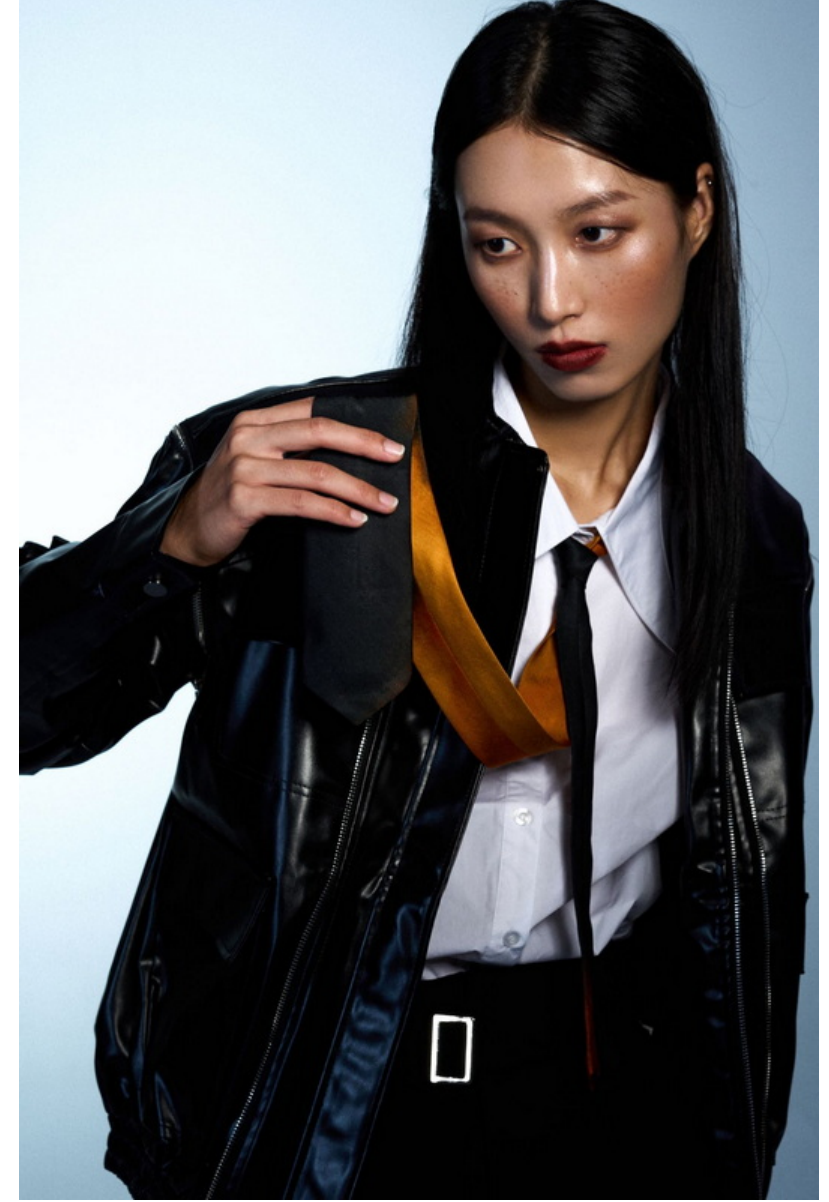

FLASHMODEL

HEIGHT:1.78 SHOES: 39 BODY SIZE: 75/61/88 HAIR: Black SIZE: 36 EYES: Black