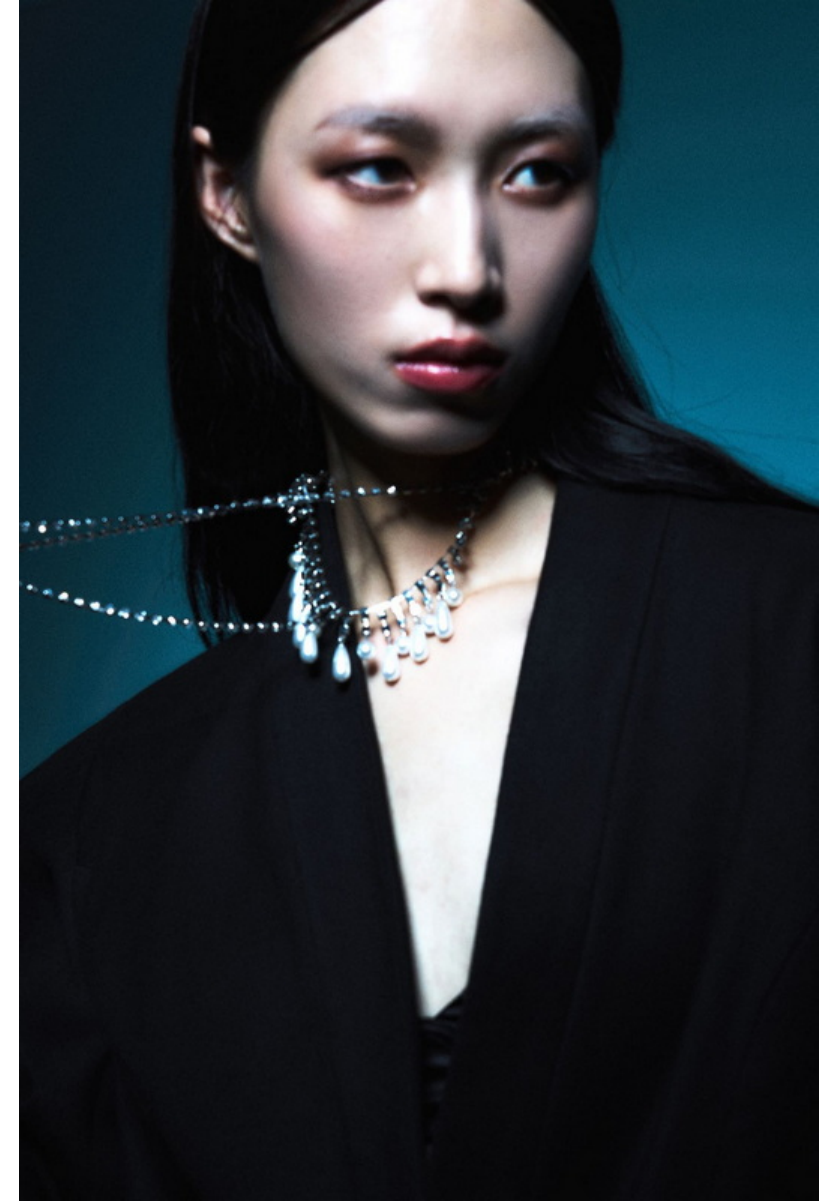

FLASHMODEL

Yuan
Zhang

HEIGHT:1.78 **SHOES:** 39 **BODY SIZE:** 75/61/88 **HAIR:** Black **SIZE:** 36 **EYES:** Black

FLASHMODEL

YuanZhang

HEIGHT:1.78 SHOES: 39 BODY SIZE: 75/61/88 HAIR: Black SIZE: 36 EYES: Black

FLASHMODEL

YuanZhang

HEIGHT:1.78 SHOES: 39 BODY SIZE: 75/61/88 HAIR: Black SIZE: 36 EYES: Black

FLASHMODEL

YuanZhang

HEIGHT:1.78 SHOES: 39 BODY SIZE: 75/61/88 HAIR: Black SIZE: 36 EYES: Black

FLASHMODEL

YuanZhang

HEIGHT:1.78 SHOES: 39 BODY SIZE: 75/61/88 HAIR: Black SIZE: 36 EYES: Black

FLASHMODEL

YuanZhang

HEIGHT:1.78 SHOES: 39 BODY SIZE: 75/61/88 HAIR: Black SIZE: 36 EYES: Black

FLASHMODEL

YuanZhang

HEIGHT:1.78 **SHOES:** 39 **BODY SIZE:** 75/61/88 **HAIR:** Black **SIZE:** 36 **EYES:** Black