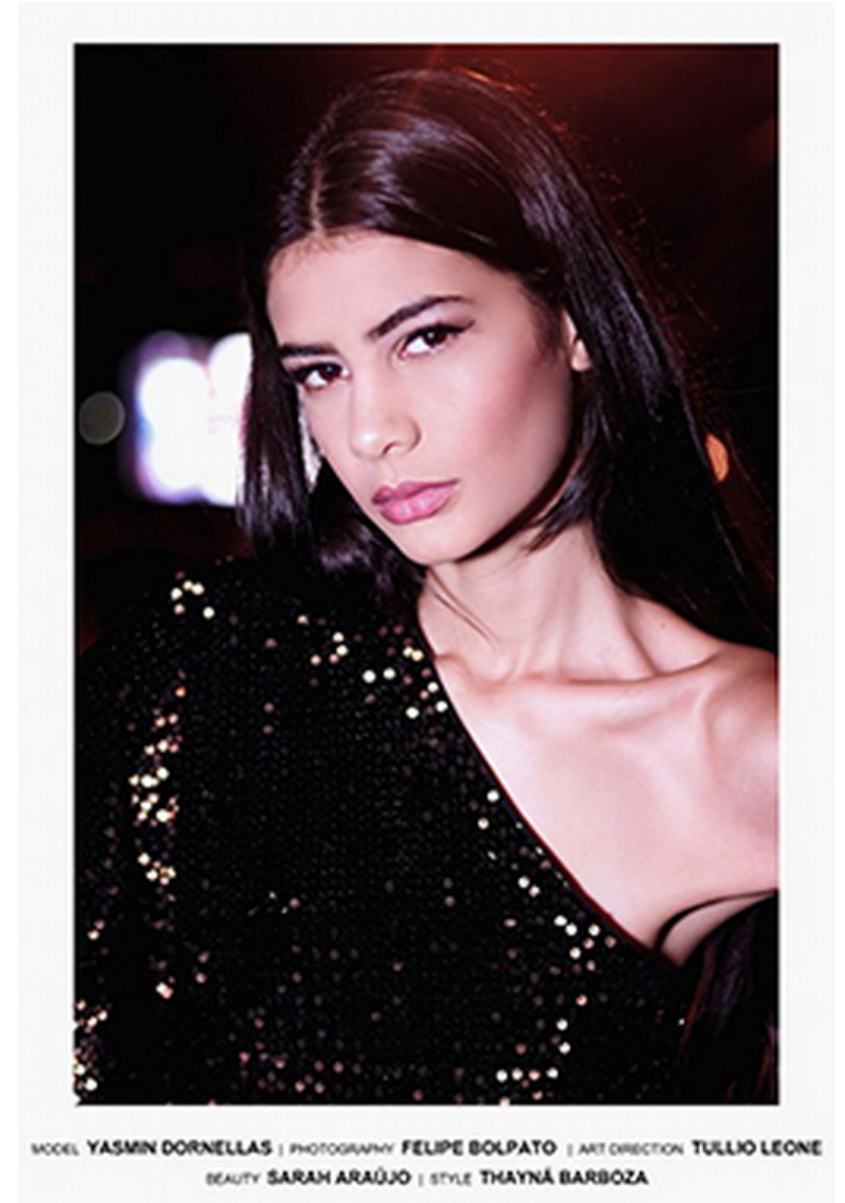

# Yasmin Dornellas

**HEIGHT:**1.78 **SHOES:** 38 **BODY SIZE:** 73/60/88 **HAIR:** Dark Brown **SIZE:** 36 **EYES:** Brown

# FLASHMODEL

MODEL YASMIN DORNELLAS | PHOTOGRAPHY FELIPE BOLPATO | ART DIRECTION TULLIO LEONE  
BEAUTY SARAH ARAÚJO | STYLE THAYNÁ BARBOZA

**YasminDornellas**

**HEIGHT:**1.78 **SHOES:** 38 **BODY SIZE:** 73/60/88 **HAIR:** Dark Brown **SIZE:** 36 **EYES:** Brown