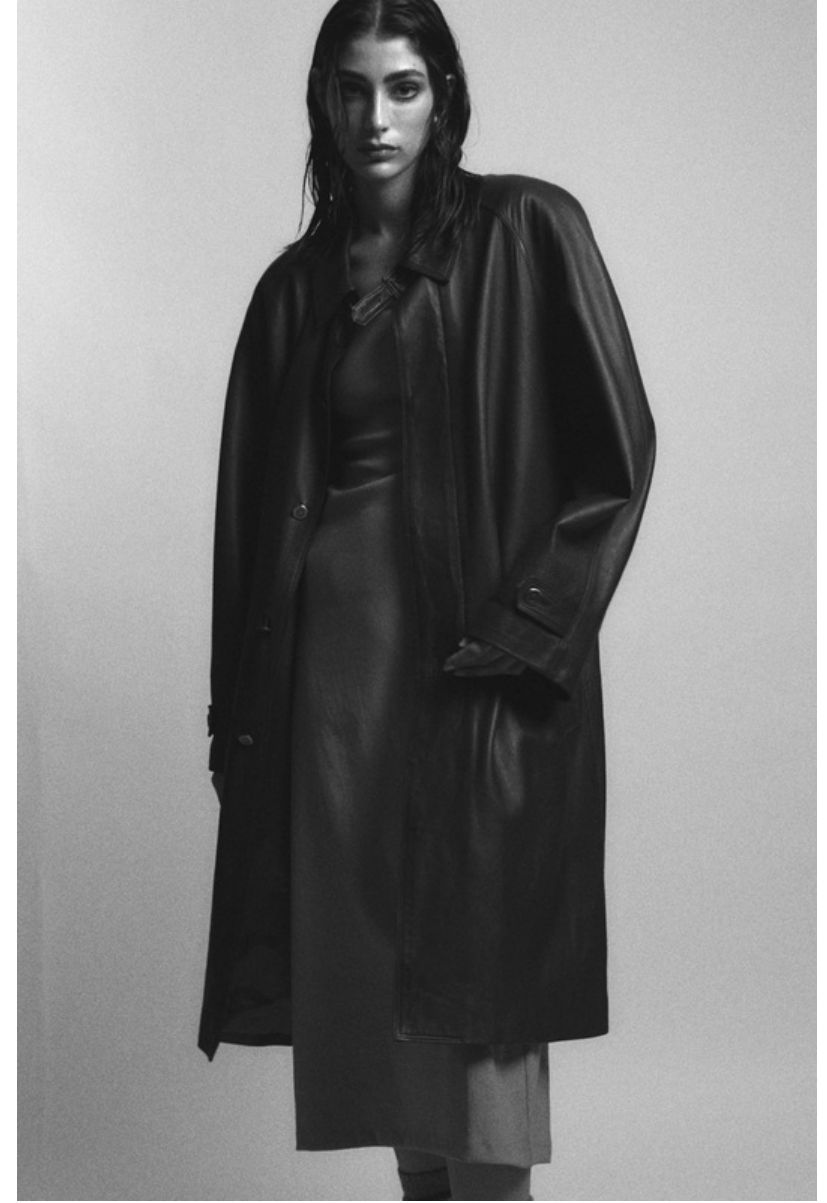

FLASHMODEL

carmenF

HEIGHT:1.80 SHOES: 41 BODY SIZE: 85/60/89 HAIR: Brown SIZE: 36 EYES: Green-Brown