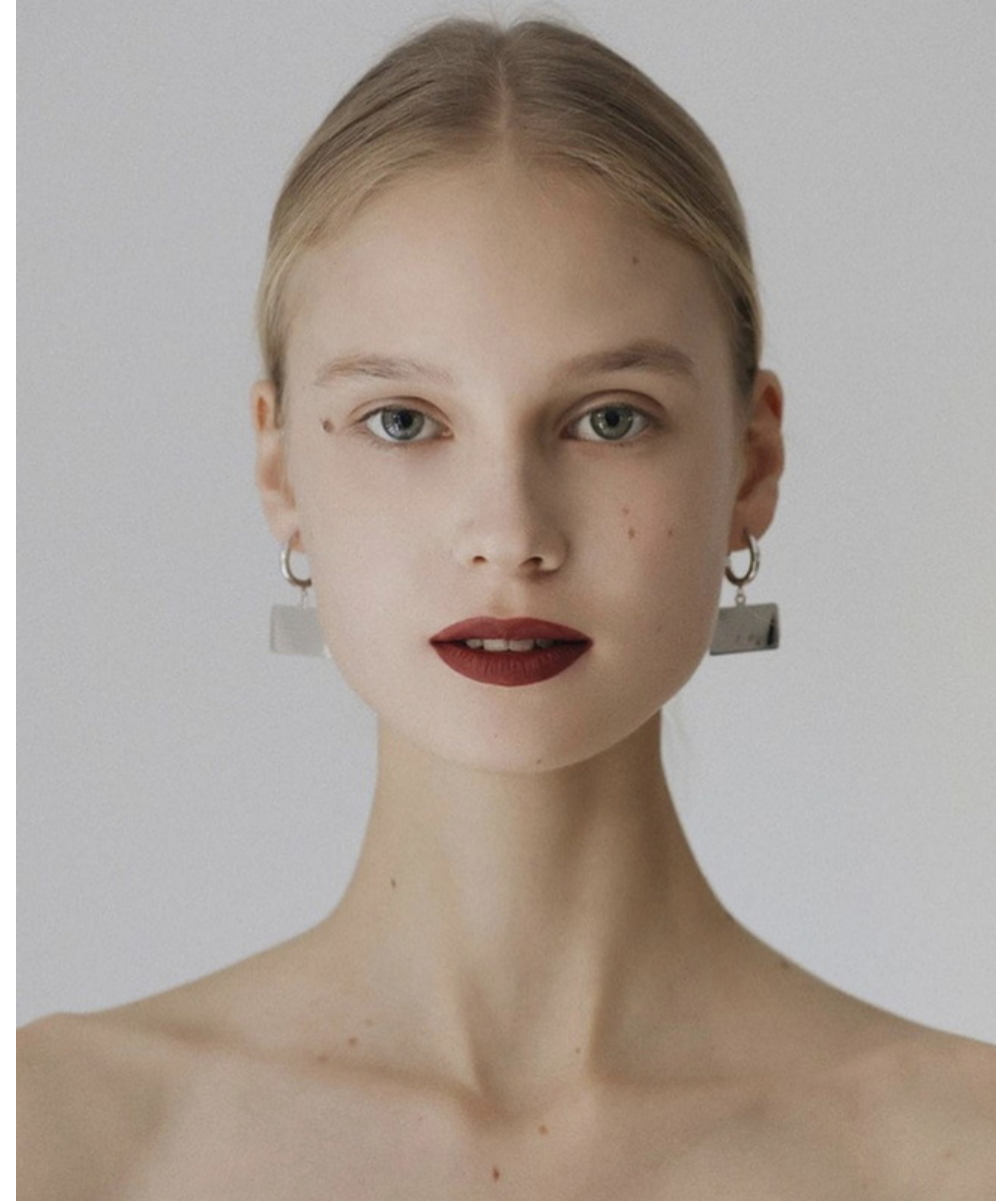

FLASHMODEL

AlinaEgorova

HEIGHT:1.78 **SHOES:** 40 **BODY SIZE:** 81/60/88 **HAIR:** Blonde **SIZE:** 36 **EYES:** Blue-Green