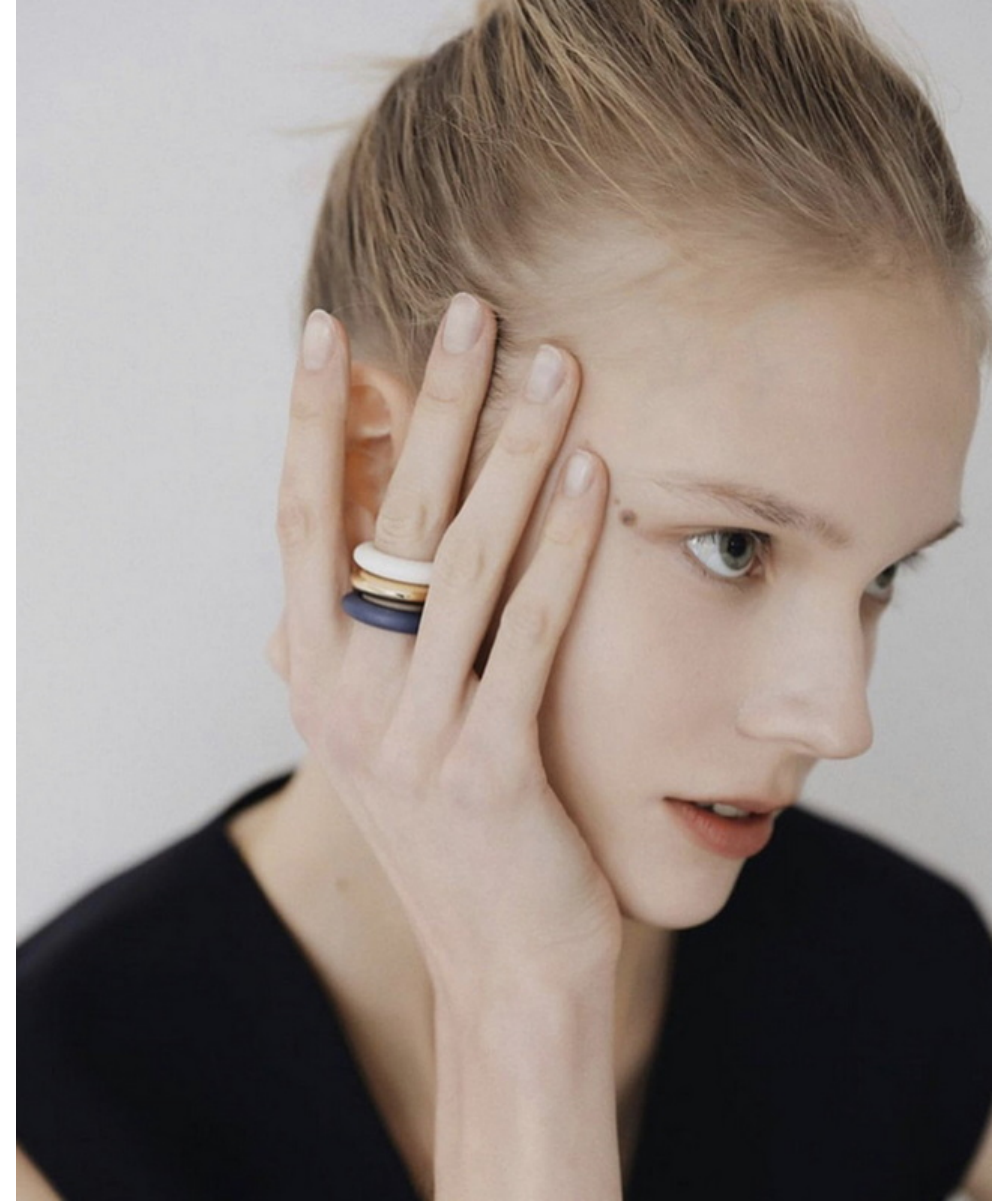

FLASHMODEL

HEIGHT:1.78 **SHOES:** 40 **BODY SIZE:** 81/60/88 **HAIR:** Blonde **SIZE:** 36 **EYES:** Blue-Green