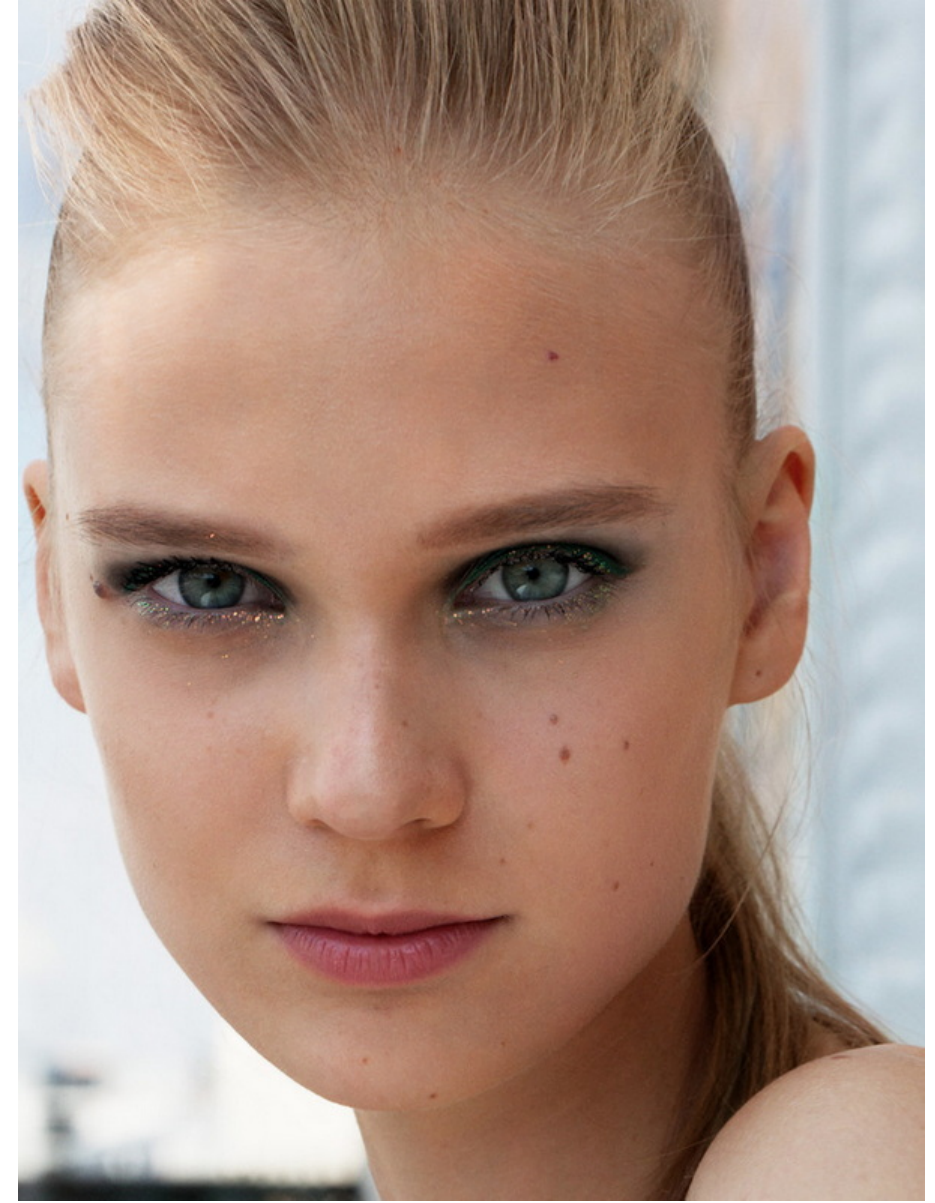

FLASHMODEL

Alina
Egorova

HEIGHT:1.78 **SHOES:** 40 **BODY SIZE:** 81/60/88 **HAIR:** Blonde **SIZE:** 36 **EYES:** Blue-Green

FLASHMODEL

AlinaEgorova

HEIGHT:1.78 **SHOES:** 40 **BODY SIZE:** 81/60/88 **HAIR:** Blonde **SIZE:** 36 **EYES:** Blue-Green

FLASHMODEL

Alina Egorova

HEIGHT:1.78 **SHOES:** 40 **BODY SIZE:** 81/60/88 **HAIR:** Blonde **SIZE:** 36 **EYES:** Blue-Green

FLASHMODEL

Alina Egorova

HEIGHT:1.78 **SHOES:** 40 **BODY SIZE:** 81/60/88 **HAIR:** Blonde **SIZE:** 36 **EYES:** Blue-Green

FLASHMODEL

Alina Egorova

HEIGHT:1.78 **SHOES:** 40 **BODY SIZE:** 81/60/88 **HAIR:** Blonde **SIZE:** 36 **EYES:** Blue-Green

FLASHMODEL

Alina Egorova

HEIGHT: 1.78 SHOES: 40 BODY SIZE: 81/60/88 HAIR: Blonde SIZE: 36 EYES: Blue-Green