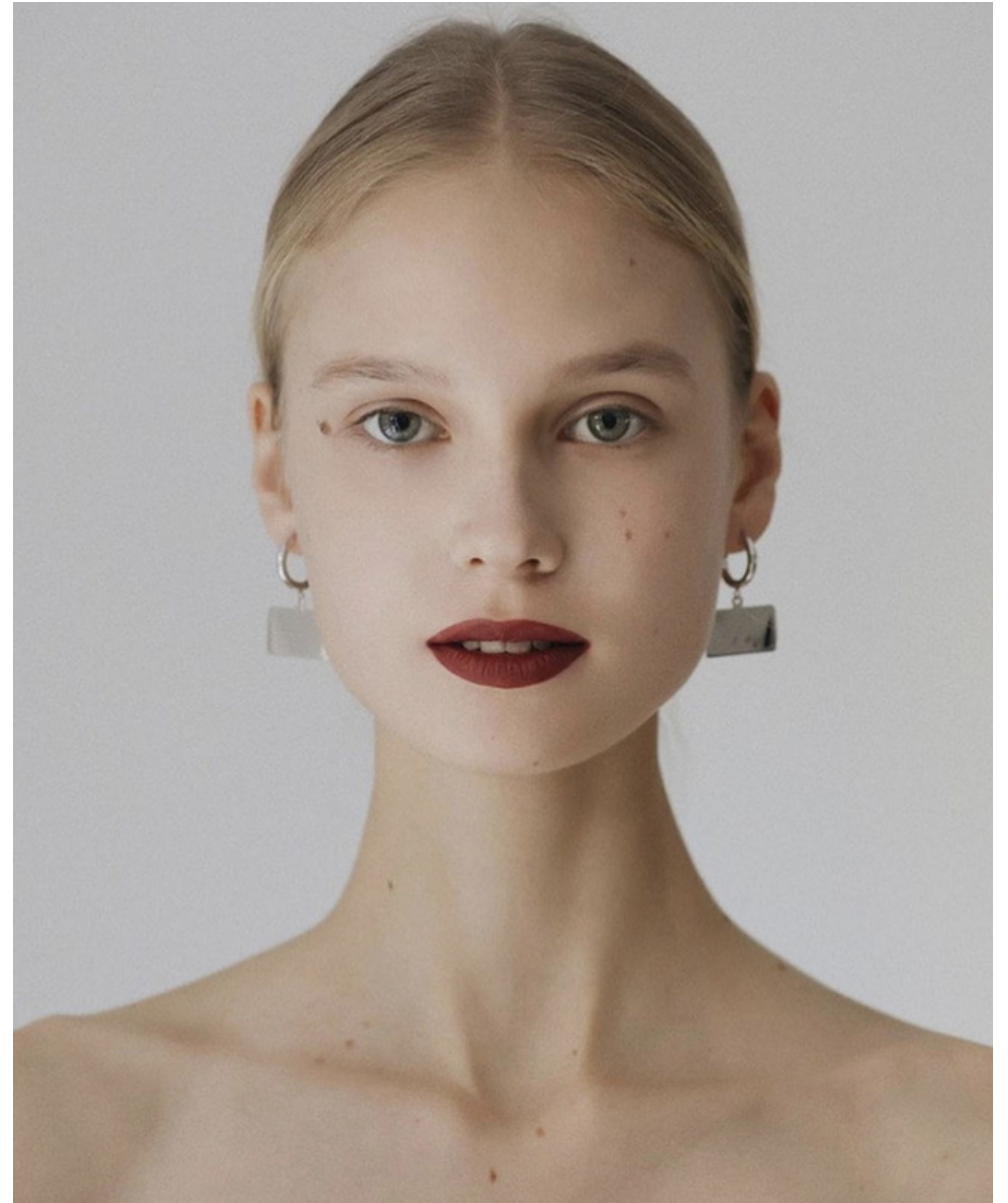

FLASHMODEL

Alina
Egorova

HEIGHT:1.78 **SHOES:** 40 **BODY SIZE:** 81/60/88 **HAIR:** Blonde **SIZE:** 36 **EYES:** Blue-Green

FLASHMODEL

AlinaEgorova

HEIGHT:1.78 **SHOES:** 40 **BODY SIZE:** 81/60/88 **HAIR:** Blonde **SIZE:** 36 **EYES:** Blue-Green

FLASHMODEL

Alina Egorova

HEIGHT:1.78 **SHOES:** 40 **BODY SIZE:** 81/60/88 **HAIR:** Blonde **SIZE:** 36 **EYES:** Blue-Green

FLASHMODEL

Alina Egorova

HEIGHT:1.78 **SHOES:** 40 **BODY SIZE:** 81/60/88 **HAIR:** Blonde **SIZE:** 36 **EYES:** Blue-Green

FLASHMODEL

Alina Egorova

HEIGHT:1.78 **SHOES:** 40 **BODY SIZE:** 81/60/88 **HAIR:** Blonde **SIZE:** 36 **EYES:** Blue-Green

FLASHMODEL

Alina Egorova

HEIGHT: 1.78 SHOES: 40 BODY SIZE: 81/60/88 HAIR: Blonde SIZE: 36 EYES: Blue-Green