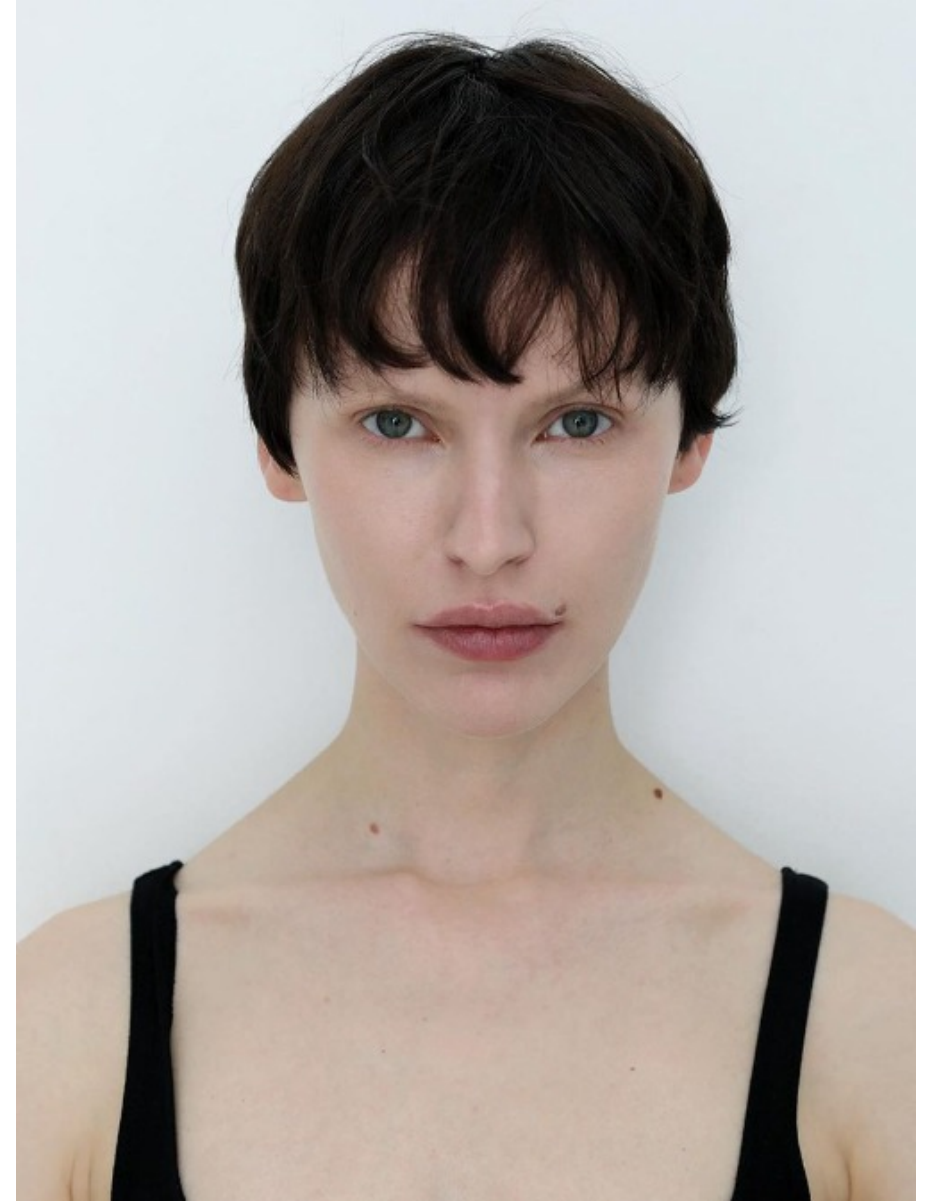

FLASHMODEL

Sophia Voss

HEIGHT:1.77 **SHOES:** 38 **BODY SIZE:** 81/60/89 **HAIR:** Brown **SIZE:** 36 **EYES:** Green