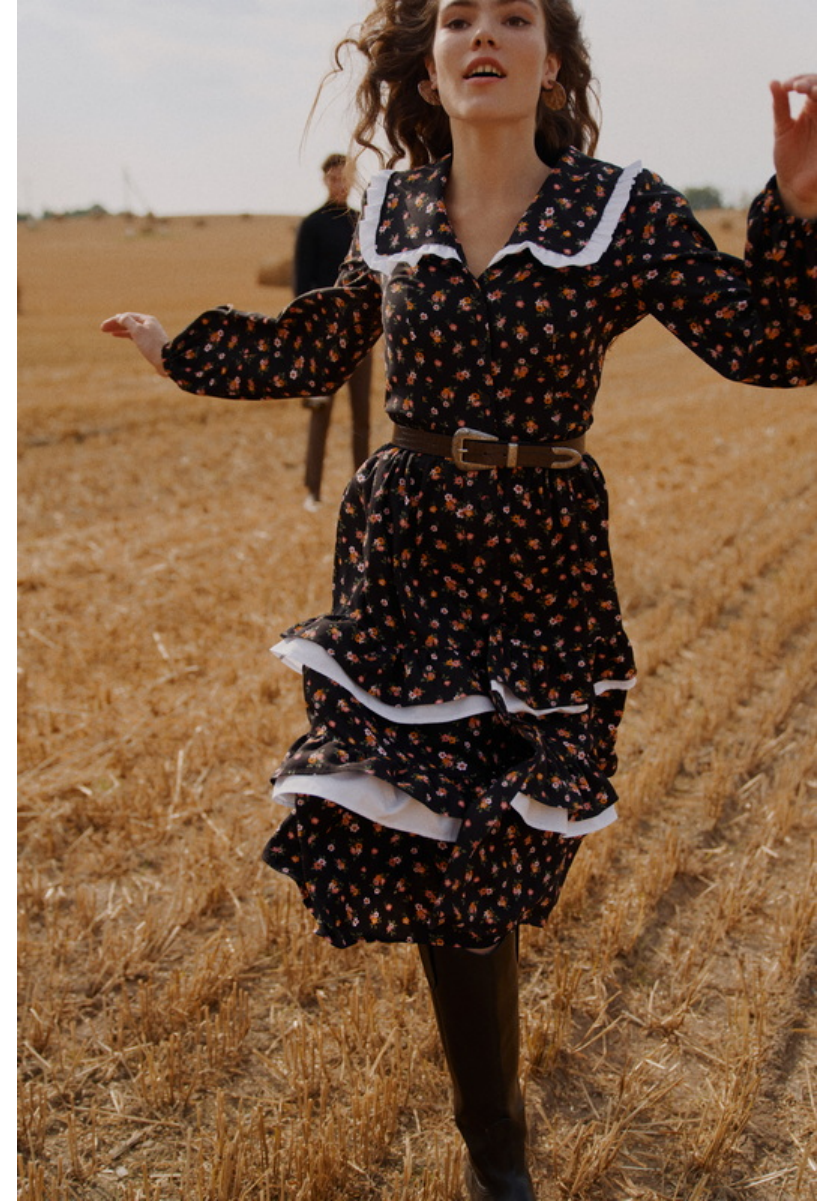

FLASHMODEL

LanaM

HEIGHT:1.75 SHOES: 39 BODY SIZE: 84/62/92 HAIR: Brown SIZE: 36 EYES: Brown

FLASHMODEL

LanaM

HEIGHT:1.75 **SHOES:** 39 **BODY SIZE:** 84/62/92 **HAIR:** Brown **SIZE:** 36 **EYES:** Brown

FLASHMODEL