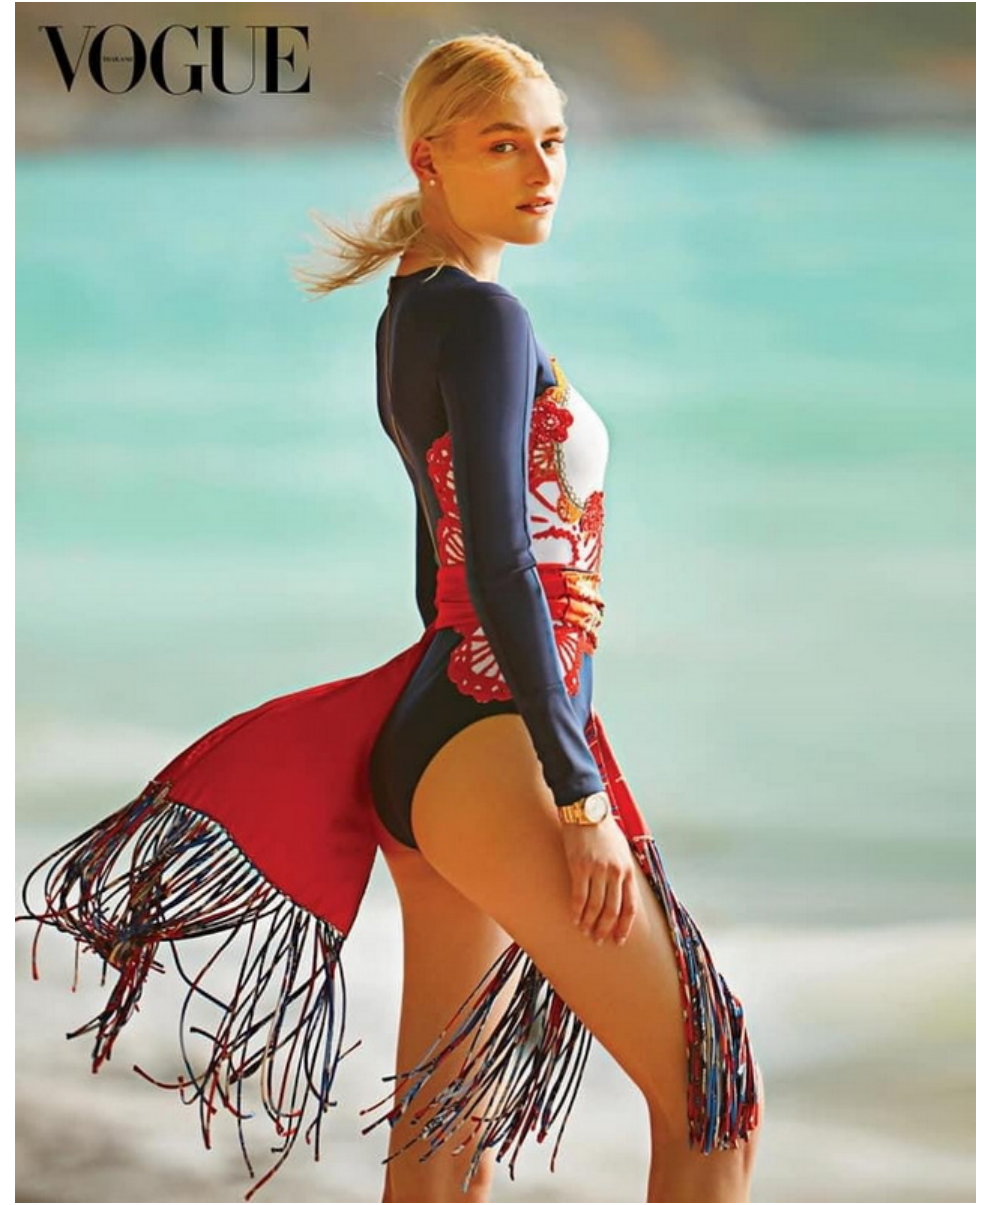

# FLASHMODEL

**AlyaH**

**HEIGHT:1.71 SHOES: 39 BODY SIZE: 82/59/89 HAIR: Blonde SIZE: 36 EYES: Green**