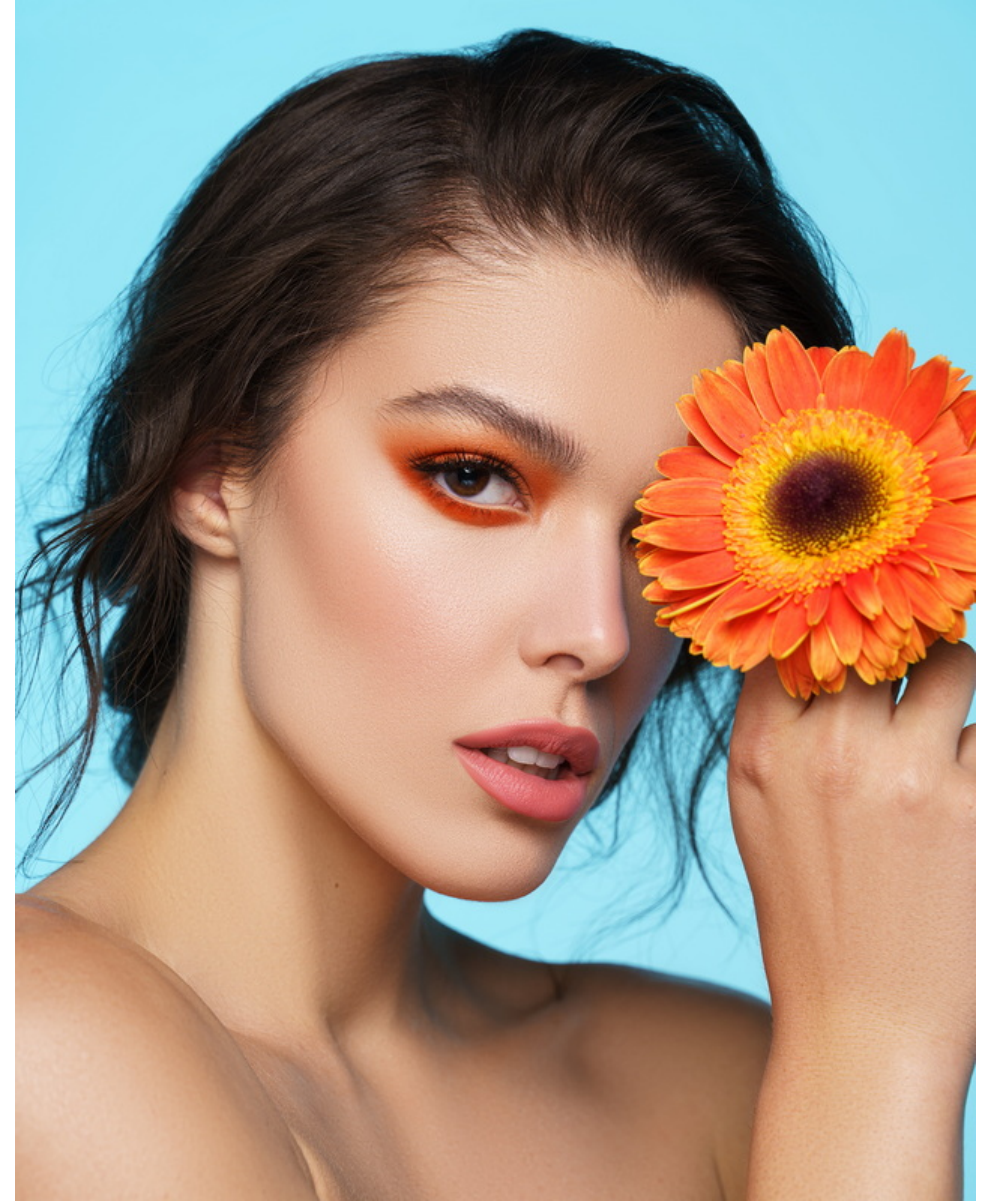

FLASHMODEL

Andrea
Gheorge

HEIGHT:1.75 **SHOES:** 39 **BODY SIZE:** 86/64/90 **HAIR:** Brown **SIZE:** 36 **EYES:** Brown

FLASHMODEL

AndreaGheorge

HEIGHT:1.75 SHOES: 39 BODY SIZE: 86/64/90 HAIR: Brown SIZE: 36 EYES: Brown

FLASHMODEL

AndreaGheorge

HEIGHT:1.75 **SHOES:** 39 **BODY SIZE:** 86/64/90 **HAIR:** Brown **SIZE:** 36 **EYES:** Brown

FLASHMODEL

AndreaGheorge

HEIGHT:1.75 **SHOES:** 39 **BODY SIZE:** 86/64/90 **HAIR:** Brown **SIZE:** 36 **EYES:** Brown