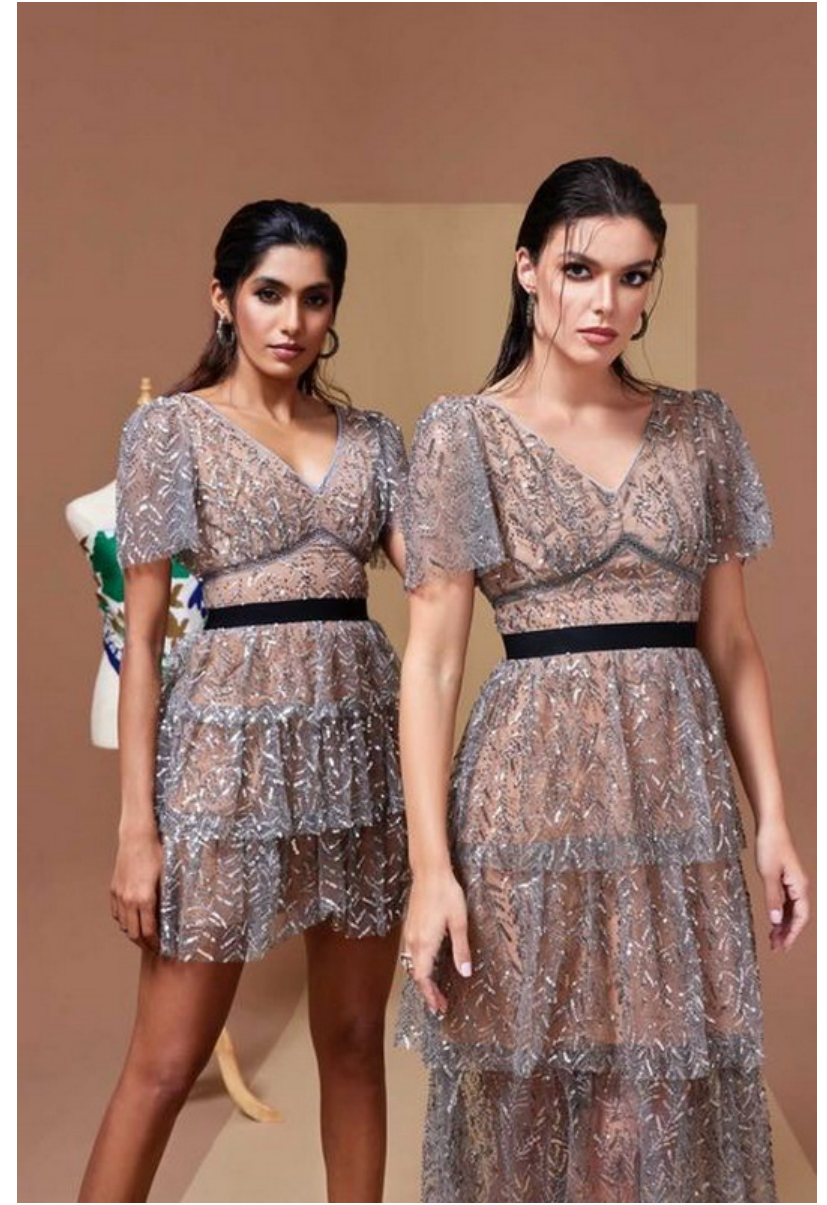

FLASHMODEL

AndreaGheorge

HEIGHT:1.75 SHOES: 39 BODY SIZE: 86/64/90 HAIR: Brown SIZE: 36 EYES: Brown