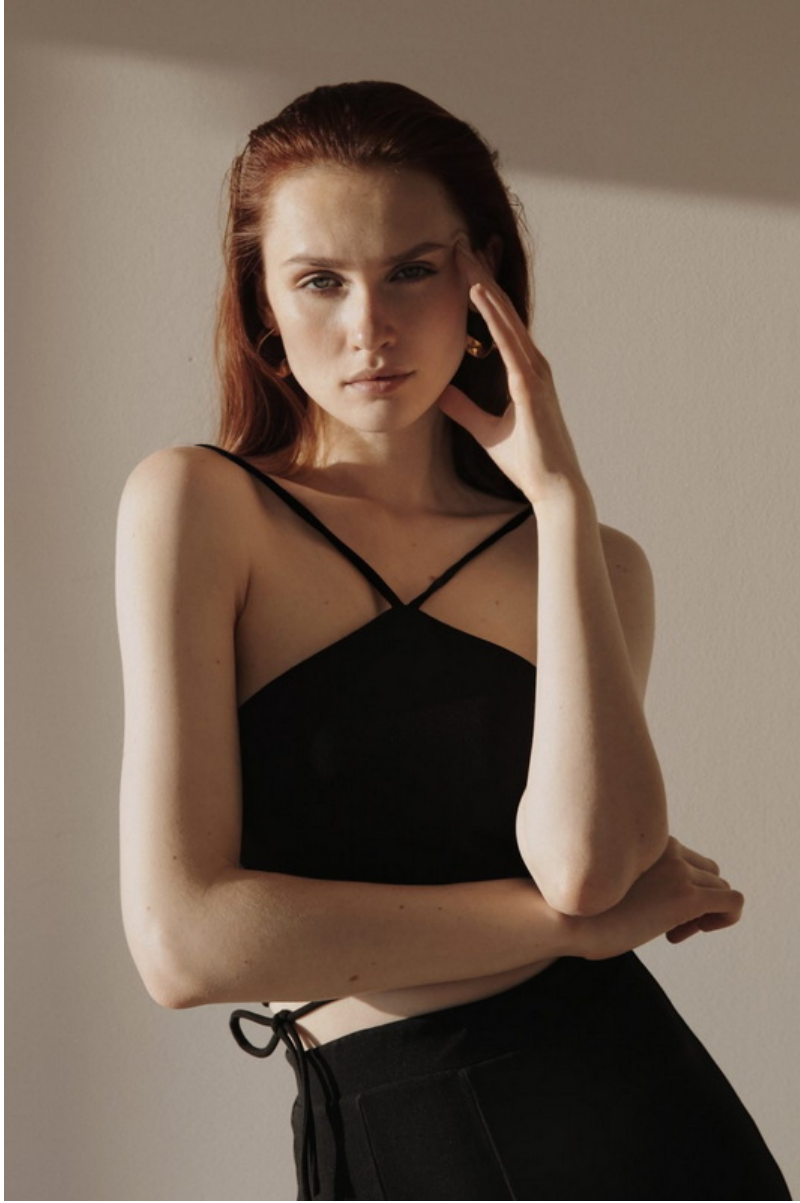

FLASHMODEL

Sonia  
M

**HEIGHT:**1.77 **SHOES:** 39 **BODY SIZE:** 89/59/90 **HAIR:** Cinnamon **SIZE:** 36 **EYES:** Blue

# FLASHMODEL

**SoniaM**

**HEIGHT:1.77 SHOES: 39 BODY SIZE: 89/59/90 HAIR: Cinnamon SIZE: 36 EYES: Blue**