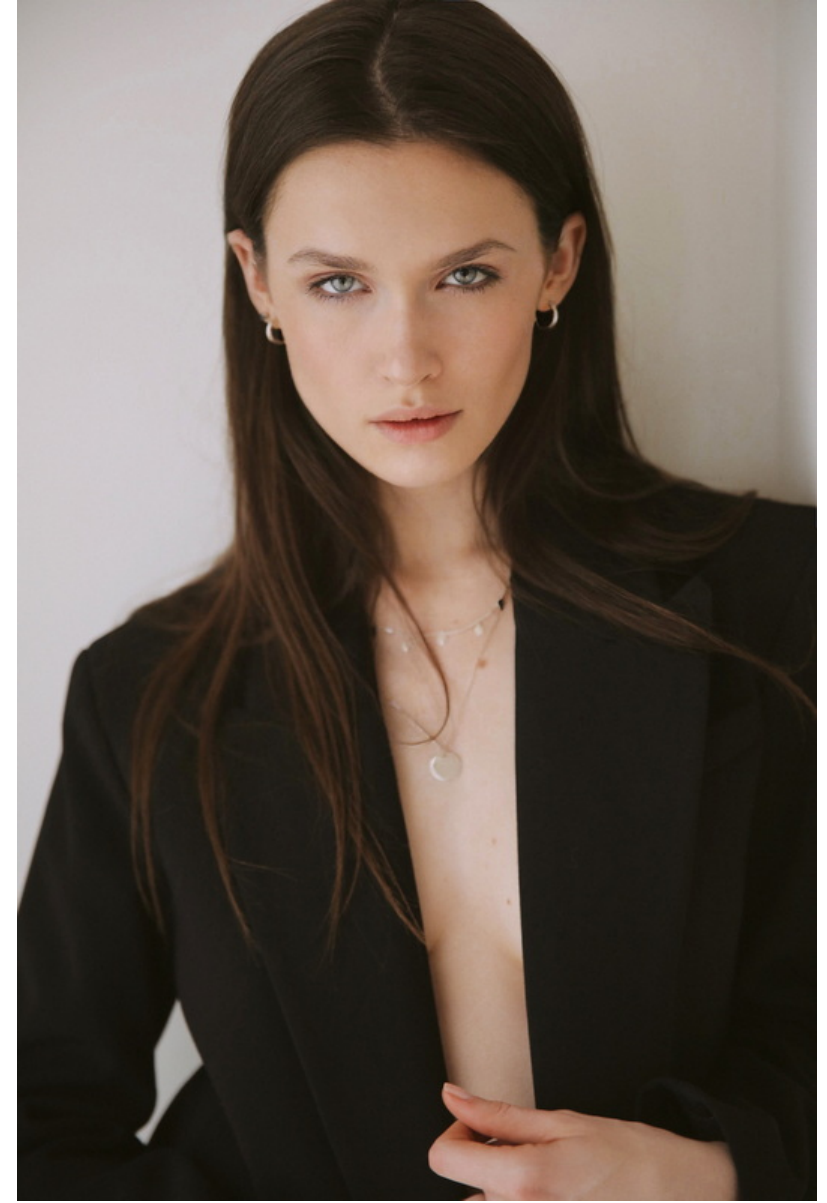

# FLASHMODEL

**SoniaM**

**HEIGHT:1.77 SHOES: 39 BODY SIZE: 89/59/90 HAIR: Cinnamon SIZE: 36 EYES: Blue**